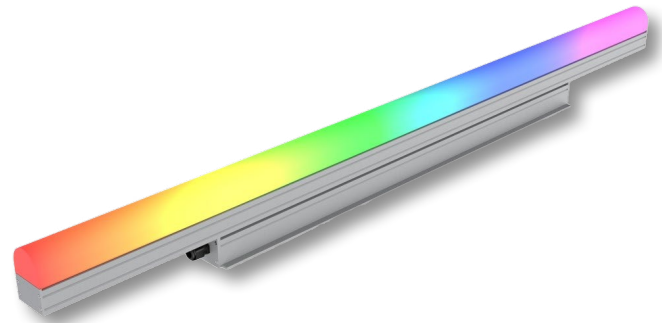

LINEAR-PIXEL BAR

120V-277V INDOOR/ OUTDOOR ACCENT LIGHT

Project _____

Location _____

Quote/ Ref # _____

The **Linear Pixel Bar** is a powerful 120V LED linear luminaire ideal for media facades and delineation of largescale structures such as bridges and towers. IP66-rated for outdoor applications, the Linear Pixel Bar's acrylic square or rounded diffuser lenses produce perfectly uniform and saturated light that can be controlled with up to 12 in resolution for dynamic shows and monochrome video effects.

SPECIFICATIONS

INPUT VOLTAGE	120V-277V
POWER CONSUMPTION	8W per Ft.
LEDS PER FIXTURE	12 LEDs (24") 18 LEDs (36") 24 LEDs (48")
PIXELS	Addressable Every 2 in.
LUMEN OUTPUT	Up to 265 Lm/ Ft. (Square Lens) Up to 260 Lm/ Ft. (Round Lens)
BEAM ANGLE	140° x 110° (Square Lens) 180° x 110° (Round Lens)
COLOR TEMPERATURE	RGB+18K/ RGB+27K/ RGB+30K/ RGB+40K/ RGB+65K
DIMMING/ CONTROL	DMX
MAXIMUM RUN LENGTH	20 Ft.
IP RATING	IP66 Wet Location Rated
AMBIENT TEMPERATURE	-4°F (-20°C) to +122°F (+50°C)
LUMEN MAINTENANCE	50,000 Hrs.
CERTIFICATIONS	UL Listed
WARRANTY	5 years

FEATURES

- 120V-277V
- 8W per Ft.
- 265 Lumens per Ft.
- DMX Control
- IP66 Wet Location
- UL Listed

MODEL	LENGTH	COLOR TEMP	MOUNTING	LENS	FINISH
LPX120	24 23.62 in.	RGBW18K RGB + 1800K	*FMB Fixed Mounting	SQ Square	WH White
	36 35.43 in.	RGBW27K RGB + 2700K	AM Adjustable Mounting	RN Round	BK Black
	48 47.24 in.	RGBW30K RGB + 3000K		GR Grey	
		RGBW40K RGB + 4000K			
		RGBW65K RGB + 6500K			
			*Standard Mounting		