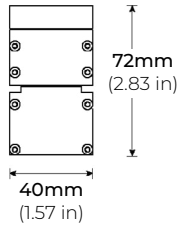

SPECIFICATIONS

INPUT VOLTAGE	120V-277V
POWER CONSUMPTION	8W per Ft.
LEDS PER FIXTURE	12 LEDs (24") 18 LEDs (36") 24 LEDs (48")
PIXELS	Addressable Every 2 in.
LUMEN OUTPUT	Up to 265 Lm/ Ft. (Square Lens) Up to 260 Lm/ Ft. (Round Lens)
BEAM ANGLE	140° x 110° (Square Lens) 180° x 110° (Round Lens)
COLOR TEMPERATURE	RGB+18K/ RGB+27K/ RGB+30K/ RGB+40K/ RGB+65K
DIMMING/ CONTROL	DMX
MAXIMUM RUN LENGTH	20 Ft.
IP RATING	IP66 Wet Location Rated
AMBIENT TEMPERATURE	-4°F (-20°C) to +122°F (+50°C)
LUMEN MAINTENANCE	50,000 Hrs.
CERTIFICATIONS	UL Listed
WARRANTY	5 years

FEATURES

- 120V-277V
- 8W per Ft.
- 265 Lumens per Ft.
- DMX Control
- IP66 Wet Location
- UL Listed

MODEL	LENGTH	COLOR TEMP	MOUNTING	LENS	FINISH
LPX120	24 23.62 in.	RGBW18K RGB + 1800K	*FMB Fixed Mounting	SQ Square	WH White
	36 35.43 in.	RGBW27K RGB + 2700K	AM Adjustable Mounting	RN Round	BK Black
	48 47.24 in.	RGBW30K RGB + 3000K		GR Grey	
		RGBW40K RGB + 4000K			
		RGBW65K RGB + 6500K			
			*Standard Mounting		

LINEAR-PIXEL BAR

120V-277V INDOOR/ OUTDOOR ACCENT LIGHT

DIMENSIONS

SQUARE LENS

ROUND LENS

LPX120-24

LPX120-36

LPX120-48

OPTICS

SQUARE LENS

140° x 110°

ROUND LENS

180° x 110°

LINEAR-PIXEL BAR

120V-277V INDOOR/ OUTDOOR ACCENT LIGHT

MOUNTING OPTIONS