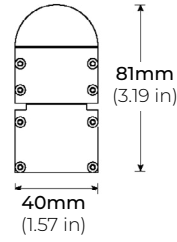

SPECIFICATIONS

INPUT VOLTAGE	120V-277V
POWER CONSUMPTION	8W per Ft.
LEDS PER FIXTURE	12 LEDs (24") 18 LEDs (36") 24 LEDs (48")
PIXELS	Addressable Every 2 in.
LUMEN OUTPUT	Up to 265 Lm/ Ft. (Square Lens) Up to 260 Lm/ Ft. (Round Lens)
BEAM ANGLE	140° x 110° (Square Lens) 180° x 110° (Round Lens)
COLOR TEMPERATURE	RGB+18K/ RGB+27K/ RGB+30K/ RGB+40K/ RGB+65K
DIMMING/ CONTROL	DMX
MAXIMUM RUN LENGTH	20 Ft.
IP RATING	IP66 Wet Location Rated
AMBIENT TEMPERATURE	-4°F (-20°C) to +122°F (+50°C)
LUMEN MAINTENANCE	50,000 Hrs.
CERTIFICATIONS	UL Listed
WARRANTY	5 years

FEATURES

- 120V-277V
- 8W per Ft.
- 265 Lumens per Ft.
- DMX Control
- IP66 Wet Location
- UL Listed

MODEL	LENGTH	COLOR TEMP	MOUNTING	LENS	FINISH
LPX120	24 23.62 in.	RGBW18K RGB + 1800K	*FMB Fixed Mounting	SQ Square	WH White
	36 35.43 in.	RGBW27K RGB + 2700K	AM Adjustable Mounting	RN Round	BK Black
	48 47.24 in.	RGBW30K RGB + 3000K		GR Grey	
		RGBW40K RGB + 4000K			
		RGBW65K RGB + 6500K			
			*Standard Mounting		

LINEAR-PIXEL BAR

120V-277V INDOOR/ OUTDOOR ACCENT LIGHT

DIMENSIONS

SQUARE LENS

ROUND LENS

LPX120-24

LPX120-36

LPX120-48

OPTICS

SQUARE LENS

140° x 110°

ROUND LENS

180° x 110°

LINEAR-PIXEL BAR

120V-277V INDOOR/ OUTDOOR ACCENT LIGHT

MOUNTING OPTIONS