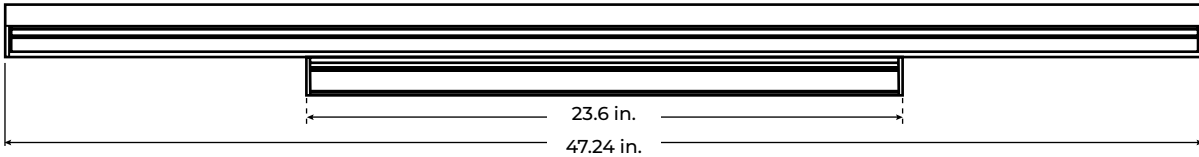

LINEAR-PIXEL BAR

120V-277V INDOOR/ OUTDOOR ACCENT LIGHT

DIMENSIONS

SQUARE LENS

ROUND LENS

LPX120-24

LPX120-36

LPX120-48