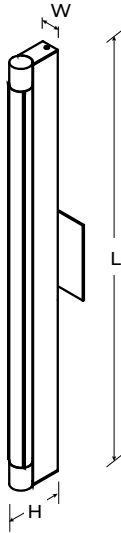

## ROTATING LED FIXTURE

Project \_\_\_\_\_

Location \_\_\_\_\_

Quote/ Ref # \_\_\_\_\_

The **DELTA DWLS Series** is a rotating wall mount fixture with an ultra slim profile and built-in dimmable driver eliminating the need for an external/ remote transformer. This LED light fixture has the ability to rotate up to 120°, making it easy to fine tune and adjust the desired beam spread and angle. It is a unique LED fixture that is both sleek and modern with an intuitive design for ease of installation. It comes available in 3 color finishes and different color temperature options.

### SPECIFICATIONS

TYPE	Wall Mount
AVAILABLE LENGTHS	24 in./ 36 in./ 48 in.
FINISH	Black/ White/ Brushed Aluminum
POWER CONSUMPTION	3.5W/ 5.5W
INPUT VOLTAGE	120V - 277V
LUMEN OUTPUT	400 Lm/ Ft.
CRI	90+
COLOR TEMPERATURE	24K/ 27K/ 30K/ 35K/ 40K/ 50K
DIMMING	ELV and 0-10V
DRIVER	Integrated Class 2
FIXTURE ROTATION	120°
MATERIAL	Anodized Aluminum
PROTECTION	Overload & Short Circuit Protection
LUMEN MAINTENANCE	50,000 Hrs.
CERTIFICATIONS	ETL Listed, RoHS Compliant

MODEL	LENGTH	LIGHT OUTPUT	CCT	FINISH	DRIVER	
DWLS	<b>24</b> 24 in.	<b>L2</b> 3.5W	<b>24K</b> 2400K	<b>BA</b> Brushed Aluminum	<b>ELV</b> ELV Dimming	
	<b>36</b> 36 in.	<b>L3</b> 5.5W	<b>27K</b> 2700K	<b>BK</b> Black	<b>DIM10</b> 0-10 Dimming	
	<b>48</b> 48 in.			<b>30K</b> 3000K	<b>WH</b> White	<b>REM</b> Remote Driver
				<b>35K</b> 3500K		
				<b>40K</b> 4000K		
				<b>50K</b> 5000K		

### DIMENSIONS

MODEL	LENGTH	WIDTH	HEIGHT
DWLS-24	24.97"	1.12"	2.57"
DWLS-36	36.76"	1.12"	2.57"
DWLS-48	48.67"	1.12"	2.57"