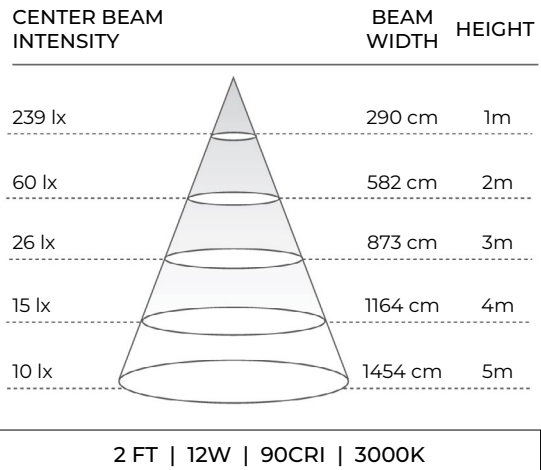

PHOTOMETRICS

ACCESSORIES

OPTIONAL WALL PLATE

DWLS-MP-BA
BRUSHED ALUMINUM WALL PLATE

DWLS-MP-BK
BLACK WALL PLATE

DWLS-MP-WH
WHITE WALL PLATE