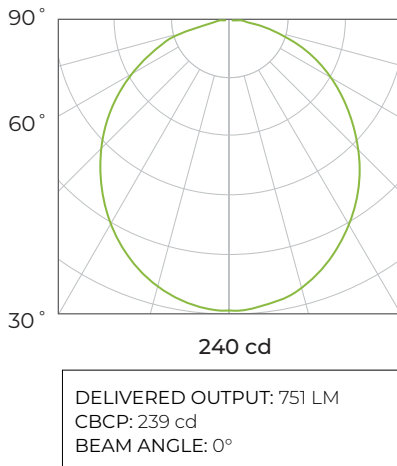

PHOTOMETRICS

ACCESSORIES

OPTIONAL WALL PLATE

DWLS-MP-BA
BRUSHED ALUMINUM WALL PLATE

DWLS-MP-BK
BLACK WALL PLATE

DWLS-MP-WH
WHITE WALL PLATE