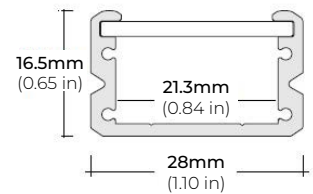

SPECIFICATIONS

INPUT VOLTAGE	24V DC
POWER CONSUMPTION	6W/Ft.
NO. OF LEDS	72 LEDs per Ft.
LUMEN OUTPUT	473 Lm/Ft. (3000K)
CRI	95+
COLOR TEMPERATURE	22K / 24K / 27K / 30K / 35K 40K / 50K / 60K / BL
DIMMING	MLV, ELV, 0-10 and TRIAC
MAXIMUM RUN LENGTH	16 Ft.
CUTTABLE	Every 1 in (25.4mm)
BINNING	1.5 Step Macadam Elipse
OPERATING TEMPERATURE	-40°F (-40°C) ~ +140°F (+60°C)
BEAM ANGLE	120°
IP RATING	IP65 Wet Location
CERTIFICATIONS	UL Listed, TITLE 24 JA8
LUMEN MAINTENANCE	50,000 Hrs

MODEL	COLOR TEMP	LENGTH	VOLTAGE	PROFILE	
LSMW60	22K 2200K	40K 4000K	16 16 Ft.	24 24V DC	See Page 2 for compatible profiles.
	24K 2400K	50K 5000K			
	27K 2700K	60K 6000K			
	30K 3000K	BL Blue			
	35K 3500K				
		*1 = Custom length per FT. (Cutttable every 1")		* Custom color finishes require powder coating. Allow 7 days leads time.	

LSMW-60

6.0W OUTDOOR FLEXIBLE LED STRIP

DIMENSIONS

COMPATIBLE ALUMINUM PROFILES

SURFACE PROFILES

ALU-DS100

LENGTHS 39" | 78" | 84"
LENS Clear, Frosted
FINISH Silver

ALP-90

LENGTHS 48" | 96"
LENS Frosted
FINISH Black | Silver

ALP-102

LENGTHS 49" | 98"
LENS Frosted, Black, Asymmetric, Double Asymmetric
FINISH White | Black | Silver

ALP-130

LENGTHS 49" | 84" | 98"
LENS Frosted
FINISH Black | Silver