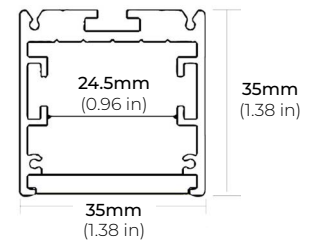

LSMW-60

6.0W OUTDOOR FLEXIBLE LED STRIP

DIMENSIONS

COMPATIBLE ALUMINUM PROFILES

SURFACE PROFILES

ALU-DS100

LENGTHS 39" | 78" | 84"
LENS Clear, Frosted
FINISH Silver

ALP-90

LENGTHS 48" | 96"
LENS Frosted
FINISH Black | Silver

ALP-102

LENGTHS 49" | 98"
LENS Frosted, Black, Asymmetric, Double Asymmetric
FINISH White | Black | Silver

ALP-130

LENGTHS 49" | 84" | 98"
LENS Frosted
FINISH Black | Silver

ALP-140

LENGTHS 48" | 98"
LENS Frosted
FINISH Silver

ALP-150LX

LENGTHS 49" | 98"
LENS Frosted
FINISH White | Black

* For more compatible profiles, visit corelightingusa.com

RECESSED PROFILES

ALP-102R

LENGTHS 49" | 98"
LENS Frosted, Black, Asymmetric, Double Asymmetric
FINISH Silver