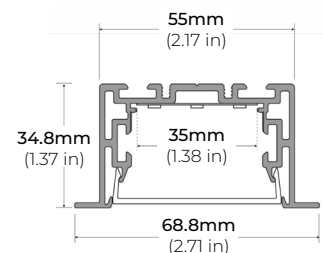

ALP-140

LENGTHS 48" | 98"
LENS Frosted
FINISH Silver

ALP-150LX

LENGTHS 49" | 98"
LENS Frosted
FINISH White | Black

* For more compatible profiles, visit corelightingusa.com

RECESSED PROFILES

ALP-102R

LENGTHS 49" | 98"
LENS Frosted, Black, Asymmetric, Double Asymmetric
FINISH Silver

ALP-230RN

LENGTHS 49" | 98"
LENS Frosted
FINISH Silver

* For more compatible profiles, visit corelightingusa.com

LSMW-60

6.0W OUTDOOR FLEXIBLE LED STRIP

COMPATIBLE TRANSFORMERS

PSDL SERIES TRIAC DIMMABLE

PSDL-30W-24V	CLASS 2	6.5" X 3.63" X 1.03"
PSDL-60W-24V	CLASS 2	7.4" X 3.63" X 1.03"
PSDL-96W-24V	CLASS 2	8.67" X 3.67 X 1.62"
PSDL-150W-24V		8.67" X 3.67" X 1.62"
PSDL-192W-24V	CLASS 2	10.25" X 4.06" X 1.82"
PSDL-200W-24V		10.25" X 4.06" X 1.82"
PSDL-288W-24V	CLASS 2	10.25" X 4.06" X 1.82"
PSDL-300W-24V		10.25" X 4.06" X 1.82"