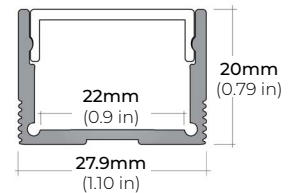

LSMW-60

6.0W OUTDOOR FLEXIBLE LED STRIP

DIMENSIONS

COMPATIBLE ALUMINUM PROFILES

SURFACE PROFILES

ALU-DS100

LENGTHS 39" | 78" | 84"
LENS Clear, Frosted
FINISH Silver

ALP-90

LENGTHS 48" | 96"
LENS Frosted
FINISH Black | Silver

ALP-102

LENGTHS 49" | 98"
LENS Frosted, Black, Asymmetric, Double Asymmetric
FINISH White | Black | Silver

ALP-130

LENGTHS 49" | 84" | 98"
LENS Frosted
FINISH Black | Silver

ALP-140

LENGTHS 48" | 98"
LENS Frosted
FINISH Silver

ALP-150LX

LENGTHS 49" | 98"
LENS Frosted
FINISH White | Black

* For more compatible profiles, visit corelightingusa.com

RECESSED PROFILES

ALP-102R

LENGTHS 49" | 98"
LENS Frosted, Black, Asymmetric, Double Asymmetric
FINISH Silver