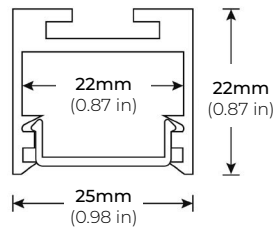

MODEL	COLOR TEMP	LENGTH	VOLTAGE	PROFILE	
LSMW60	22K 2200K	40K 4000K	16 16 Ft.	24 24V DC	See Page 2 for compatible profiles.
	24K 2400K	50K 5000K			
	27K 2700K	60K 6000K			
	30K 3000K	BL Blue			
	35K 3500K				
		*1 = Custom length per FT. (Cutttable every 1")		* Custom color finishes require powder coating. Allow 7 days leads time.	

LSMW-60

6.0W OUTDOOR FLEXIBLE LED STRIP

DIMENSIONS

COMPATIBLE ALUMINUM PROFILES

SURFACE PROFILES

ALU-DS100

LENGTHS 39" | 78" | 84"
LENS Clear, Frosted
FINISH Silver

ALP-90

LENGTHS 48" | 96"
LENS Frosted
FINISH Black | Silver

ALP-102

LENGTHS 49" | 98"
LENS Frosted, Black, Asymmetric, Double Asymmetric
FINISH White | Black | Silver

ALP-130

LENGTHS 49" | 84" | 98"
LENS Frosted
FINISH Black | Silver