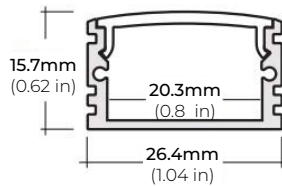

SPECIFICATIONS

INPUT VOLTAGE	24V DC
POWER CONSUMPTION	6W/Ft.
NO. OF LEDS	72 LEDs per Ft.
LUMEN OUTPUT	473 Lm/Ft. (3000K)
CRI	95+
COLOR TEMPERATURE	22K / 24K / 27K / 30K / 35K 40K / 50K / 60K / BL
DIMMING	MLV, ELV, 0-10 and TRIAC
MAXIMUM RUN LENGTH	16 Ft.
CUTTABLE	Every 1 in (25.4mm)
BINNING	1.5 Step Macadam Elipse
OPERATING TEMPERATURE	-40°F (-40°C) ~ +140°F (+60°C)
BEAM ANGLE	120°
IP RATING	IP65 Wet Location
CERTIFICATIONS	UL Listed, TITLE 24 JA8
LUMEN MAINTENANCE	50,000 Hrs

MODEL	COLOR TEMP	LENGTH	VOLTAGE	PROFILE	
LSMW60	22K 2200K	40K 4000K	16 16 Ft.	24 24V DC	See Page 2 for compatible profiles.
	24K 2400K	50K 5000K			
	27K 2700K	60K 6000K			
	30K 3000K	BL Blue			
	35K 3500K				
		*1 = Custom length per FT. (Cutttable every 1")		* Custom color finishes require powder coating. Allow 7 days leads time.	

LSMW-60

6.0W OUTDOOR FLEXIBLE LED STRIP

DIMENSIONS

COMPATIBLE ALUMINUM PROFILES

SURFACE PROFILES

ALU-DS100

LENGTHS 39" | 78" | 84"
LENS Clear, Frosted
FINISH Silver

ALP-90

LENGTHS 48" | 96"
LENS Frosted
FINISH Black | Silver

ALP-102

LENGTHS 49" | 98"
LENS Frosted, Black, Asymmetric, Double Asymmetric
FINISH White | Black | Silver

ALP-130

LENGTHS 49" | 84" | 98"
LENS Frosted
FINISH Black | Silver