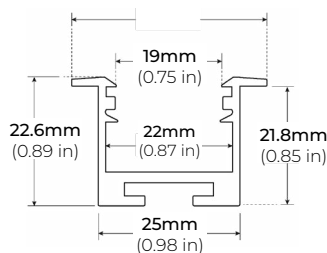

ALP-140

LENGTHS 48" | 98"
LENS Frosted
FINISH Silver

ALP-150LX

LENGTHS 49" | 98"
LENS Frosted
FINISH White | Black

* For more compatible profiles, visit corelightingusa.com

RECESSED PROFILES

ALP-102R

LENGTHS 49" | 98"
LENS Frosted, Black, Asymmetric, Double Asymmetric
FINISH Silver