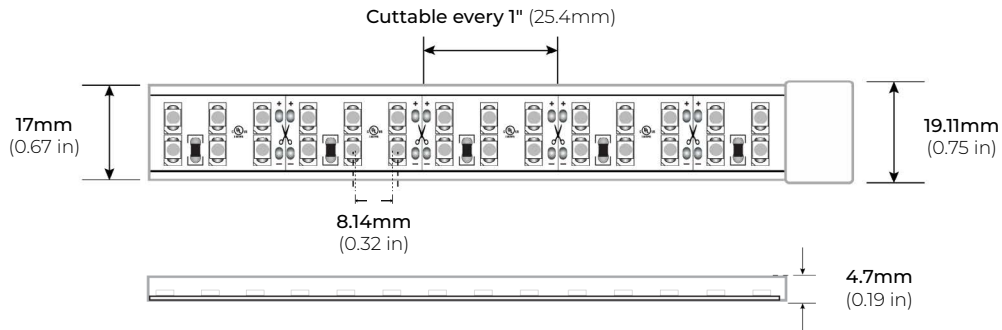

SPECIFICATIONS

INPUT VOLTAGE	24V DC
POWER CONSUMPTION	6W/Ft.
NO. OF LEDS	72 LEDs per Ft.
LUMEN OUTPUT	473 Lm/Ft. (3000K)
CRI	95+
COLOR TEMPERATURE	22K / 24K / 27K / 30K / 35K 40K / 50K / 60K / BL
DIMMING	MLV, ELV, 0-10 and TRIAC
MAXIMUM RUN LENGTH	16 Ft.
CUTTABLE	Every 1 in (25.4mm)
BINNING	1.5 Step Macadam Elipse
OPERATING TEMPERATURE	-40°F (-40°C) ~ +140°F (+60°C)
BEAM ANGLE	120°
IP RATING	IP65 Wet Location
CERTIFICATIONS	UL Listed, TITLE 24 JA8
LUMEN MAINTENANCE	50,000 Hrs

MODEL	COLOR TEMP	LENGTH	VOLTAGE	PROFILE	
LSMW60	22K 2200K	40K 4000K	16 16 Ft.	24 24V DC	See Page 2 for compatible profiles.
	24K 2400K	50K 5000K			
	27K 2700K	60K 6000K			
	30K 3000K	BL Blue			
	35K 3500K				
		*1 = Custom length per FT. (Cutttable every 1")		* Custom color finishes require powder coating. Allow 7 days leads time.	

LSMW-60

6.0W OUTDOOR FLEXIBLE LED STRIP

DIMENSIONS

COMPATIBLE ALUMINUM PROFILES

SURFACE PROFILES

ALU-DS100

LENGTHS 39" | 78" | 84"
LENS Clear, Frosted
FINISH Silver

ALP-90