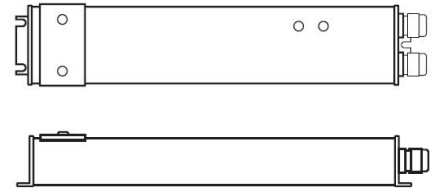

LSMW-60

6.0W OUTDOOR FLEXIBLE LED STRIP

COMPATIBLE TRANSFORMERS

PSDE SERIES

0-10V DIMMING W/ JUNCTION BOX

PSDE-60W-24V-010-JB	CLASS 2	12.1" X 2.36" X 1.4"
PSDE-96W-24V-010-JB	CLASS 2	12.1" X 2.36" X 1.4"

LUTRON 1% 3-WIRE DIMMING