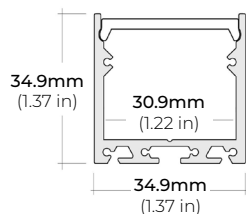

LSMW-60

6.0W OUTDOOR FLEXIBLE LED STRIP

DIMENSIONS

COMPATIBLE ALUMINUM PROFILES

SURFACE PROFILES

ALU-DS100

LENGTHS 39" | 78" | 84"
LENS Clear, Frosted
FINISH Silver

ALP-90

LENGTHS 48" | 96"
LENS Frosted
FINISH Black | Silver

ALP-102

LENGTHS 49" | 98"
LENS Frosted, Black, Asymmetric, Double Asymmetric
FINISH White | Black | Silver

ALP-130

LENGTHS 49" | 84" | 98"
LENS Frosted
FINISH Black | Silver

ALP-140

LENGTHS 48" | 98"
LENS Frosted
FINISH Silver

ALP-150LX

LENGTHS 49" | 98"
LENS Frosted
FINISH White | Black

* For more compatible profiles, visit corelightingusa.com

RECESSED PROFILES

ALP-102R

LENGTHS 49" | 98"
LENS Frosted, Black, Asymmetric, Double Asymmetric
FINISH Silver