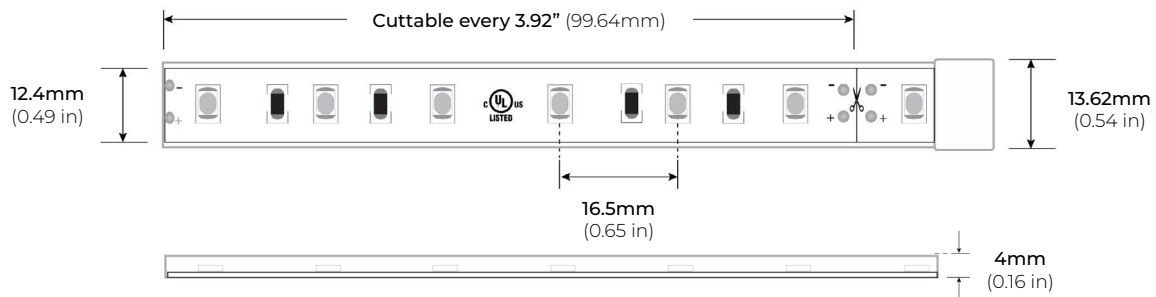

SPECIFICATIONS

INPUT VOLTAGE	24V DC
POWER CONSUMPTION	2.2W/Ft.
NO. OF LEDS	18 LEDs per Ft.
LUMEN OUTPUT	185 Lm/Ft. (3000K)
CRI	95+
COLOR TEMPERATURE	24K / 27K / 30K / 35K / 40K / 50K / 60K
DIMMING	MLV, ELV, 0-10 and TRIAC
MAXIMUM RUN LENGTH	30 Ft.
CUTTABLE	Every 3.92 in (99.64mm)
BINNING	1.5 Step Macadam Elipse
OPERATING TEMPERATURE	-40°F (-40°C) ~ +140°F (+60°C)
BEAM ANGLE	120°
IP RATING	IP65 wet location (outdoor)
CERTIFICATIONS	UL Listed, TITLE 24 JA8
LUMEN MAINTENANCE	50,000 Hrs.

LSMW25

2.2W OUTDOOR FLEXIBLE LED STRIP

DIMENSIONS

COMPATIBLE ALUMINUM PROFILES

SURFACE PROFILES

ALU-DS100

LENGTHS 39" | 78" | 84"
LENS Clear, Frosted
FINISH Silver

ALP-50C (CORNER)