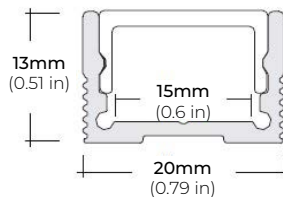

SPECIFICATIONS

INPUT VOLTAGE	24V DC
POWER CONSUMPTION	2.2W/Ft.
NO. OF LEDS	18 LEDs per Ft.
LUMEN OUTPUT	185 Lm/Ft. (3000K)
CRI	95+
COLOR TEMPERATURE	24K / 27K / 30K / 35K / 40K / 50K / 60K
DIMMING	MLV, ELV, 0-10 and TRIAC
MAXIMUM RUN LENGTH	30 Ft.
CUTTABLE	Every 3.92 in (99.64mm)
BINNING	1.5 Step Macadam Elipse
OPERATING TEMPERATURE	-40°F (-40°C) ~ +140°F (+60°C)
BEAM ANGLE	120°
IP RATING	IP65 wet location (outdoor)
CERTIFICATIONS	UL Listed, TITLE 24 JA8
LUMEN MAINTENANCE	50,000 Hrs.

MODEL	COLOR TEMP	LENGTH	VOLTAGE	PROFILE
LSMW25	24K 2400K	16 16 Ft.	24 24V DC	See Page 2 for compatible profiles.
	27K 2700K	25 25 Ft.		
	30K 3000K	32 32 Ft.		
	35K 3500K	1XX per Ft.		
	40K 4000K			
	50K 5000K			
	60K 6000K	*1 = Custom length per FT. (Cuttable every 3.92")		* Custom color finishes require powder coating. Allow 7 days leads time.

LSMW25

2.2W OUTDOOR FLEXIBLE LED STRIP

DIMENSIONS

COMPATIBLE ALUMINUM PROFILES

SURFACE PROFILES

ALU-DS100

LENGTHS 39" | 78" | 84"
LENS Clear, Frosted
FINISH Silver

ALP-50C (CORNER)

LENGTHS 48" | 84" | 98"
LENS Frosted
FINISH White | Black | Silver

ALP-70

LENGTHS 49" | 84" | 98"
LENS Frosted
FINISH White | Black | Silver

ALP-80

LENGTHS 49" | 98"
LENS Frosted
FINISH White | Black | Silver