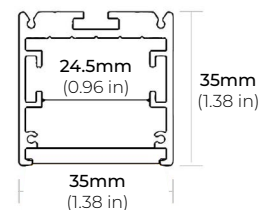

LSMW25

2.2W OUTDOOR FLEXIBLE LED STRIP

DIMENSIONS

COMPATIBLE ALUMINUM PROFILES

SURFACE PROFILES

ALU-DS100

LENGTHS 39" | 78" | 84"
LENS Clear, Frosted
FINISH Silver

ALP-50C (CORNER)

LENGTHS 48" | 84" | 98"
LENS Frosted
FINISH White | Black | Silver

ALP-70

LENGTHS 49" | 84" | 98"
LENS Frosted
FINISH White | Black | Silver

ALP-80

LENGTHS 49" | 98"
LENS Frosted
FINISH White | Black | Silver

ALP-102

LENGTHS 49" | 98"
LENS Frosted, Black, Asymmetric, Double Asymmetric
FINISH White | Black | Silver

ALP-150LX

LENGTHS 49" | 98"
LENS Frosted
FINISH White | Black

* For more compatible profiles, visit corelightingusa.com