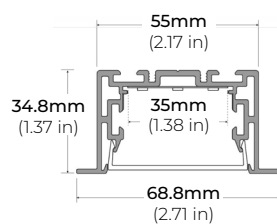

RECESSED PROFILES

ALP-230RN

LENGTHS 49" | 98"
LENS Frosted
FINISH Silver