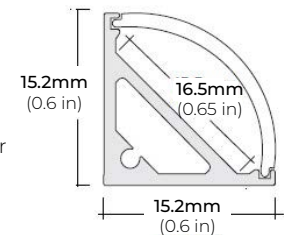

MODEL	COLOR TEMP	LENGTH	VOLTAGE	PROFILE
LSMW25	24K 2400K	16 16 Ft.	24 24V DC	See Page 2 for compatible profiles.
	27K 2700K	25 25 Ft.		
	30K 3000K	32 32 Ft.		
	35K 3500K	1XX per Ft.		
	40K 4000K			
	50K 5000K			
	60K 6000K	*1 = Custom length per FT. (Cuttable every 3.92")		* Custom color finishes require powder coating. Allow 7 days leads time.

LSMW25

2.2W OUTDOOR FLEXIBLE LED STRIP

DIMENSIONS

COMPATIBLE ALUMINUM PROFILES

SURFACE PROFILES

ALU-DS100

LENGTHS 39" | 78" | 84"
LENS Clear, Frosted
FINISH Silver

ALP-50C (CORNER)

LENGTHS 48" | 84" | 98"
LENS Frosted
FINISH White | Black | Silver

ALP-70

LENGTHS 49" | 84" | 98"
LENS Frosted
FINISH White | Black | Silver

ALP-80

LENGTHS 49" | 98"
LENS Frosted
FINISH White | Black | Silver

ALP-102

LENGTHS 49" | 98"
LENS Frosted, Black, Asymmetric, Double Asymmetric
FINISH White | Black | Silver

ALP-150LX

LENGTHS 49" | 98"
LENS Frosted
FINISH White | Black

* For more compatible profiles, visit corelightingusa.com