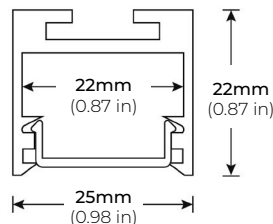

LSMW25

2.2W OUTDOOR FLEXIBLE LED STRIP

DIMENSIONS

COMPATIBLE ALUMINUM PROFILES

SURFACE PROFILES

ALU-DS100

LENGTHS 39" | 78" | 84"
LENS Clear, Frosted
FINISH Silver

ALP-50C (CORNER)

LENGTHS 48" | 84" | 98"
LENS Frosted
FINISH White | Black | Silver

ALP-70

LENGTHS 49" | 84" | 98"
LENS Frosted
FINISH White | Black | Silver

ALP-80

LENGTHS 49" | 98"
LENS Frosted
FINISH White | Black | Silver

ALP-102

LENGTHS 49" | 98"
LENS Frosted, Black, Asymmetric, Double Asymmetric
FINISH White | Black | Silver

ALP-150LX

LENGTHS 49" | 98"
LENS Frosted
FINISH White | Black

* For more compatible profiles, visit corelightingusa.com