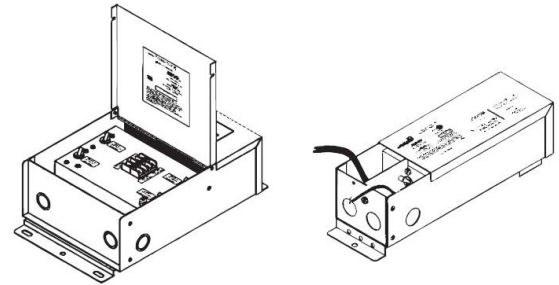

PSDH SERIES HIGH PERFORMANCE MAGNETIC LOW VOLTAGE (MLV)

PSDH-48W-24V	CLASS 2	11.25" X 3.37" X 3.25"
PSDH-96W-24V	CLASS 2	11.25" X 3.37" X 3.25"
PSDH-288W-24V	CLASS 2	14.25" X 8.43" X 4.43"