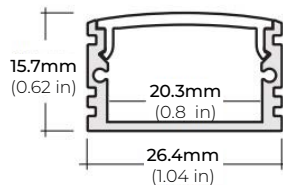

SPECIFICATIONS

INPUT VOLTAGE	24V DC
POWER CONSUMPTION	2.2W/Ft.
NO. OF LEDS	18 LEDs per Ft.
LUMEN OUTPUT	185 Lm/Ft. (3000K)
CRI	95+
COLOR TEMPERATURE	24K / 27K / 30K / 35K / 40K / 50K / 60K
DIMMING	MLV, ELV, 0-10 and TRIAC
MAXIMUM RUN LENGTH	30 Ft.
CUTTABLE	Every 3.92 in (99.64mm)
BINNING	1.5 Step Macadam Elipse
OPERATING TEMPERATURE	-40°F (-40°C) ~ +140°F (+60°C)
BEAM ANGLE	120°
IP RATING	IP65 wet location (outdoor)
CERTIFICATIONS	UL Listed, TITLE 24 JA8
LUMEN MAINTENANCE	50,000 Hrs.

MODEL	COLOR TEMP	LENGTH	VOLTAGE	PROFILE
LSMW25	24K 2400K	16 16 Ft.	24 24V DC	See Page 2 for compatible profiles.
	27K 2700K	25 25 Ft.		
	30K 3000K	32 32 Ft.		
	35K 3500K	1XX per Ft.		
	40K 4000K			
	50K 5000K			
	60K 6000K	*1 = Custom length per FT. (Cuttable every 3.92")		* Custom color finishes require powder coating. Allow 7 days leads time.

LSMW25

2.2W OUTDOOR FLEXIBLE LED STRIP

DIMENSIONS

COMPATIBLE ALUMINUM PROFILES

SURFACE PROFILES

ALU-DS100

LENGTHS 39" | 78" | 84"
LENS Clear, Frosted
FINISH Silver

ALP-50C (CORNER)

LENGTHS 48" | 84" | 98"
LENS Frosted
FINISH White | Black | Silver

ALP-70

LENGTHS 49" | 84" | 98"
LENS Frosted
FINISH White | Black | Silver

ALP-80

LENGTHS 49" | 98"
LENS Frosted
FINISH White | Black | Silver