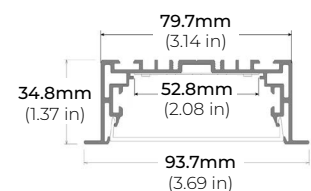

ALP-102

LENGTHS 49" | 98"
LENS Frosted, Black, Asymmetric, Double Asymmetric
FINISH White | Black | Silver

ALP-150LX

LENGTHS 49" | 98"
LENS Frosted
FINISH White | Black

* For more compatible profiles, visit corelightingusa.com

RECESSED PROFILES

ALP-230RN

LENGTHS 49" | 98"
LENS Frosted
FINISH Silver

ALP-330RN

LENGTHS 49" | 98"
LENS Frosted
FINISH Silver

* For more compatible profiles, visit corelightingusa.com

LSMW25

2.2W OUTDOOR FLEXIBLE LED STRIP

COMPATIBLE TRANSFORMERS

PSDL SERIES TRIAC DIMMABLE

PSDL-30W-24V	CLASS 2	6.5" X 3.63" X 1.03"
PSDL-60W-24V	CLASS 2	7.4" X 3.63" X 1.03"
PSDL-96W-24V	CLASS 2	8.67" X 3.67 X 1.62"
PSDL-150W-24V		8.67" X 3.67" X 1.62"
PSDL-192W-24V	CLASS 2	10.25" X 4.06" X 1.82"
PSDL-200W-24V		10.25" X 4.06" X 1.82"
PSDL-288W-24V	CLASS 2	10.25" X 4.06" X 1.82"
PSDL-300W-24V		10.25" X 4.06" X 1.82"