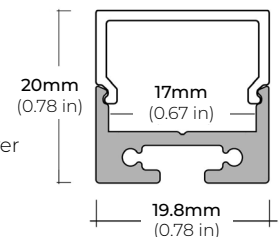

LSMW25

2.2W OUTDOOR FLEXIBLE LED STRIP

DIMENSIONS

COMPATIBLE ALUMINUM PROFILES

SURFACE PROFILES

ALU-DS100

LENGTHS 39" | 78" | 84"
LENS Clear, Frosted
FINISH Silver

ALP-50C (CORNER)

LENGTHS 48" | 84" | 98"
LENS Frosted
FINISH White | Black | Silver

ALP-70

LENGTHS 49" | 84" | 98"
LENS Frosted
FINISH White | Black | Silver

ALP-80

LENGTHS 49" | 98"
LENS Frosted
FINISH White | Black | Silver

ALP-102

LENGTHS 49" | 98"
LENS Frosted, Black, Asymmetric, Double Asymmetric
FINISH White | Black | Silver

ALP-150LX

LENGTHS 49" | 98"
LENS Frosted
FINISH White | Black

* For more compatible profiles, visit corelightingusa.com