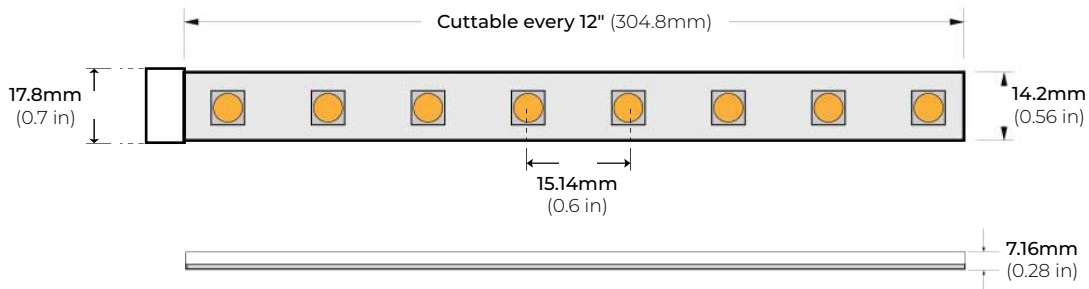

SPECIFICATIONS

INPUT VOLTAGE	120V DC
POWER CONSUMPTION	4.4W/Ft.
NO. OF LEDS	19 LEDs per Ft.
LUMEN OUTPUT	275 Lm/ Ft.
CRI	95+
COLOR TEMPERATURE	30K/ BL
DIMMING	Compatible with CL Dimmers
MAXIMUM RUN LENGTH	150 Ft.
CUTTABLE	Every 12 in (304.8mm)
BINNING	1.5 Step Macadam Elipse
OPERATING TEMPERATURE	-40°F(-40°C)~+140°F(+60°C)
BEAM ANGLE	120°
IP RATING	IP65 wet location (outdoor)
CERTIFICATIONS	UL Listed, TITLE 24 JA8
LUMEN MAINTENANCE	50,000 Hrs

MODEL	COLOR TEMP	LENGTH	VOLTAGE
LSH50N	30K 3000K	50 50 Ft.	120 120V DC
	BL Blue	150 150 Ft.	
		*1 = Custom length per FT. (Cuttable every 12")	

LSH-50N SERIES

4.4W 120V OUTDOOR FLEXIBLE LED STRIP

DIMENSIONS