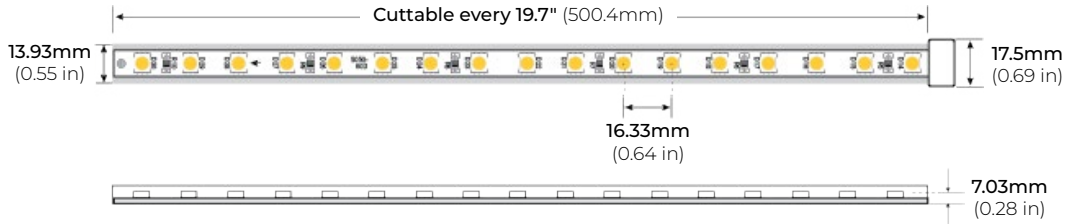

LSH-40N SERIES

4.0W 120V OUTDOOR FLEXIBLE LED STRIP

DIMENSIONS

COMPATIBLE ACCESSORIES

LSH40N-PC36
36" PLASTIC CHANNEL

LSH40N-CL
CLEAR MOUNTING CLIPS
*1 Pair Included

LSH40N-MC
SEAMLESS CONNECTOR

POWER CABLE

LSH40N-PCA60
60" POWER FEED CABLE WITH END CAP