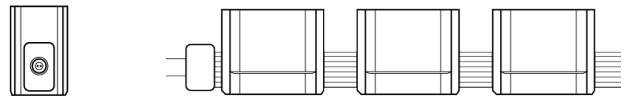

LFO-100

10.97W INDOOR/ OUTDOOR FLEXIBLE LED STRIP

DIMENSIONS

TOP VIEW

SIDE VIEW

ACCESSORIES

LFO-100-FX48

STAINLESS INSTALLATION CHAIN
20.6 X 28.5mm

IP67 POWER FEEDS

IP67EF END FEED

IP67SFL SIDE FEED LEFT

IP67SFR SIDE FEED RIGHT

LFO-100

10.97W INDOOR/ OUTDOOR FLEXIBLE LED STRIP

OPTICS

20°