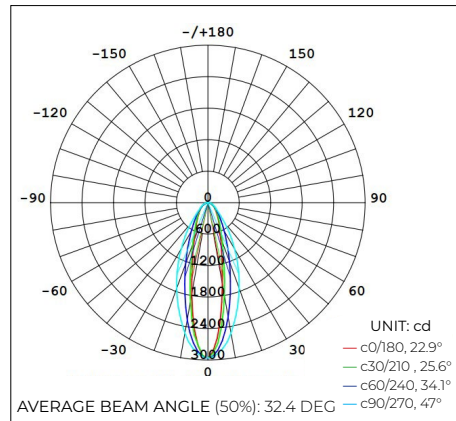

LFO-100

10.97W INDOOR/ OUTDOOR FLEXIBLE LED STRIP

OPTICS

20° X 45°