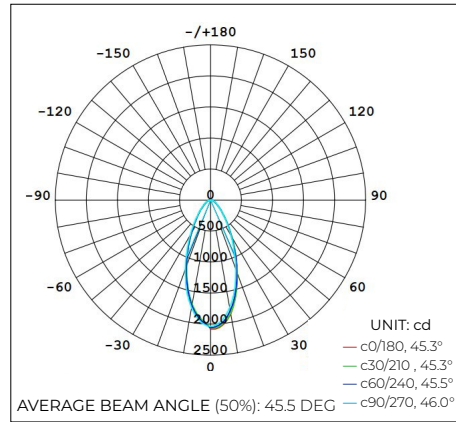

SPECIFICATIONS

INPUT VOLTAGE	24V DC
POWER CONSUMPTION	10.97W per Ft.
LUMEN OUTPUT	703lm ~ 954 lm/ Ft.
NO. OF LEDS	6 LEDs/ Ft.
BEAM ANGLE	20°/ 30°/ 45°/ 60°/ 20°x45°
BENDING DIAMETER	4 in. Min.
CRI	90+
COLOR TEMPERATURE	27K/ 30K/ 35K/ 40K/ 50K
DIMMING/ CONTROL	ELV, 0-10 and TRIAC
MAXIMUM RUN LENGTH	8 Ft.
CUTTABLE	Every 11.81 in
IP RATING	IP67 Outdoor/ Wet Rated
OPERATING TEMPERATURE	-40°F (-40°C) to +149°F (+65°C)
STORAGE TEMPERATURE	-40°F (-40°C) to +185°F (+85°C)
LUMEN MAINTENANCE	50,000 Hrs.
CERTIFICATIONS	UL Listed

FEATURES

- 10.97W per Ft
- 703 ~ 954 Lumens per Ft.
- 90+ CRI
- UL Listed
- UV Resistant

MODEL	COLOR TEMP	LENGTH	OPTICS	VOLTAGE	POWER FEED
LFO-100	27K 2700K	4 3.94 Ft.	20 20°	24 24V DC	IP67EF End Feed
	30K 3000K	8 7.87 Ft.	30 30°		IP67SFL Side Feed Left
	35K 3500K	1'XX per Ft.	45 45°		IP67SFR Side Feed Right
	40K 4000K		60 60°		
	50K 5000K		20x45 20° x 45°		
		*1 = Custom length per FT. (cuttable every 11.81")			

IP67 POWER FEEDS

IP67EF END FEED

IP67SFL SIDE FEED LEFT

IP67SFR SIDE FEED RIGHT

LFO-100

10.97W INDOOR/ OUTDOOR FLEXIBLE LED STRIP

OPTICS

20°