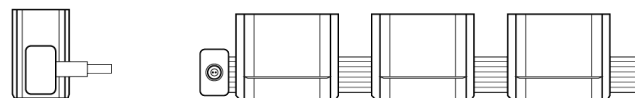

SPECIFICATIONS

INPUT VOLTAGE	24V DC
POWER CONSUMPTION	10.97W per Ft.
LUMEN OUTPUT	703lm ~ 954 lm/ Ft.
NO. OF LEDS	6 LEDs/ Ft.
BEAM ANGLE	20°/ 30°/ 45°/ 60°/ 20°x45°
BENDING DIAMETER	4 in. Min.
CRI	90+
COLOR TEMPERATURE	27K/ 30K/ 35K/ 40K/ 50K
DIMMING/ CONTROL	ELV, 0-10 and TRIAC
MAXIMUM RUN LENGTH	8 Ft.
CUTTABLE	Every 11.81 in
IP RATING	IP67 Outdoor/ Wet Rated
OPERATING TEMPERATURE	-40°F (-40°C) to +149°F (+65°C)
STORAGE TEMPERATURE	-40°F (-40°C) to +185°F (+85°C)
LUMEN MAINTENANCE	50,000 Hrs.
CERTIFICATIONS	UL Listed

FEATURES

- 10.97W per Ft
- 703 ~ 954 Lumens per Ft.
- 90+ CRI
- UL Listed
- UV Resistant

MODEL	COLOR TEMP	LENGTH	OPTICS	VOLTAGE	POWER FEED
LFO-100	27K 2700K	4 3.94 Ft.	20 20°	24 24V DC	IP67EF End Feed
	30K 3000K	8 7.87 Ft.	30 30°		IP67SFL Side Feed Left
	35K 3500K	1'XX per Ft.	45 45°		IP67SFR Side Feed Right
	40K 4000K		60 60°		
	50K 5000K		20x45 20° x 45°		
		*1 = Custom length per FT. (cuttable every 11.81")			

LFO-100

10.97W INDOOR/ OUTDOOR FLEXIBLE LED STRIP

DIMENSIONS

TOP VIEW

SIDE VIEW

ACCESSORIES

LFO-100-FX48

STAINLESS INSTALLATION CHAIN
20.6 X 28.5mm

IP67 POWER FEEDS

IP67EF END FEED

IP67SFL SIDE FEED LEFT

IP67SFR SIDE FEED RIGHT

LFO-100

10.97W INDOOR/ OUTDOOR FLEXIBLE LED STRIP

OPTICS

20°