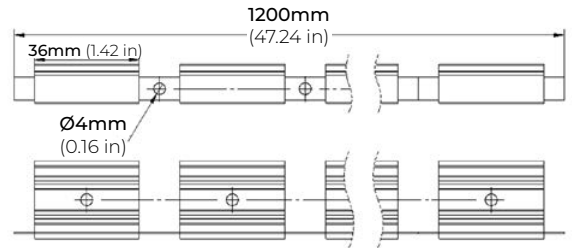

SPECIFICATIONS

INPUT VOLTAGE	24V DC
POWER CONSUMPTION	10.97W per Ft.
LUMEN OUTPUT	703lm ~ 954 lm/ Ft.
NO. OF LEDS	6 LEDs/ Ft.
BEAM ANGLE	20°/ 30°/ 45°/ 60°/ 20°x45°
BENDING DIAMETER	4 in. Min.
CRI	90+
COLOR TEMPERATURE	27K/ 30K/ 35K/ 40K/ 50K
DIMMING/ CONTROL	ELV, 0-10 and TRIAC
MAXIMUM RUN LENGTH	8 Ft.
CUTTABLE	Every 11.81 in
IP RATING	IP67 Outdoor/ Wet Rated
OPERATING TEMPERATURE	-40°F (-40°C) to +149°F (+65°C)
STORAGE TEMPERATURE	-40°F (-40°C) to +185°F (+85°C)
LUMEN MAINTENANCE	50,000 Hrs.
CERTIFICATIONS	UL Listed

FEATURES

- 10.97W per Ft
- 703 ~ 954 Lumens per Ft.
- 90+ CRI
- UL Listed
- UV Resistant

MODEL	COLOR TEMP	LENGTH	OPTICS	VOLTAGE	POWER FEED
LFO-100	27K 2700K	4 3.94 Ft.	20 20°	24 24V DC	IP67EF End Feed
	30K 3000K	8 7.87 Ft.	30 30°		IP67SFL Side Feed Left
	35K 3500K	1'XX per Ft.	45 45°		IP67SFR Side Feed Right
	40K 4000K		60 60°		
	50K 5000K		20x45 20° x 45°		
		*1 = Custom length per FT. (cuttable every 11.81")			

LFO-100

10.97W INDOOR/ OUTDOOR FLEXIBLE LED STRIP

DIMENSIONS

TOP VIEW

SIDE VIEW

ACCESSORIES

LFO-100-FX48

STAINLESS INSTALLATION CHAIN
20.6 X 28.5mm

IP67 POWER FEEDS

IP67EF END FEED

IP67SFL SIDE FEED LEFT

IP67SFR SIDE FEED RIGHT

LFO-100

10.97W INDOOR/ OUTDOOR FLEXIBLE LED STRIP

OPTICS

20°