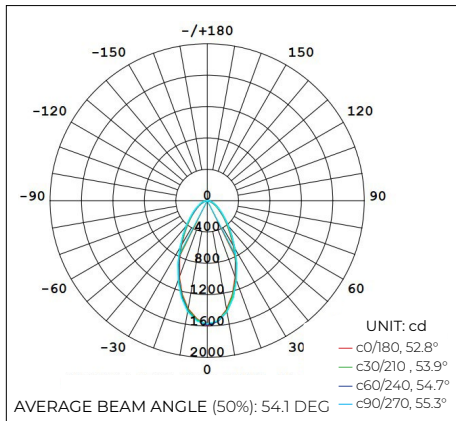

LFO-100

10.97W INDOOR/ OUTDOOR FLEXIBLE LED STRIP

OPTICS

60°