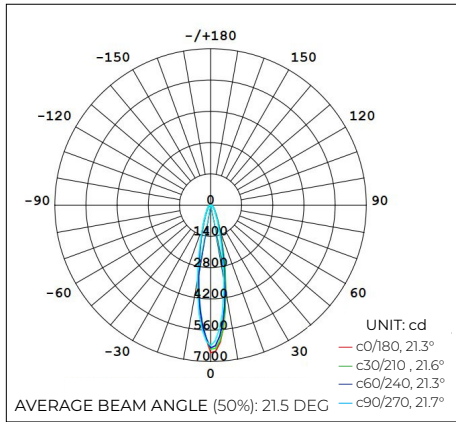

SPECIFICATIONS

INPUT VOLTAGE	24V DC
POWER CONSUMPTION	10.97W per Ft.
LUMEN OUTPUT	703lm ~ 954 lm/ Ft.
NO. OF LEDS	6 LEDs/ Ft.
BEAM ANGLE	20°/ 30°/ 45°/ 60°/ 20°x45°
BENDING DIAMETER	4 in. Min.
CRI	90+
COLOR TEMPERATURE	27K/ 30K/ 35K/ 40K/ 50K
DIMMING/ CONTROL	ELV, 0-10 and TRIAC
MAXIMUM RUN LENGTH	8 Ft.
CUTTABLE	Every 11.81 in
IP RATING	IP67 Outdoor/ Wet Rated
OPERATING TEMPERATURE	-40°F (-40°C) to +149°F (+65°C)
STORAGE TEMPERATURE	-40°F (-40°C) to +185°F (+85°C)
LUMEN MAINTENANCE	50,000 Hrs.
CERTIFICATIONS	UL Listed

FEATURES

- 10.97W per Ft
- 703 ~ 954 Lumens per Ft.
- 90+ CRI
- UL Listed
- UV Resistant

MODEL	COLOR TEMP	LENGTH	OPTICS	VOLTAGE	POWER FEED
LFO-100	27K 2700K	4 3.94 Ft.	20 20°	24 24V DC	IP67EF End Feed
	30K 3000K	8 7.87 Ft.	30 30°		IP67SFL Side Feed Left
	35K 3500K	1'XX per Ft.	45 45°		IP67SFR Side Feed Right
	40K 4000K		60 60°		
	50K 5000K		20x45 20° x 45°		
		*1 = Custom length per FT. (cuttable every 11.81")			

IP67 POWER FEEDS

IP67EF END FEED

IP67SFL SIDE FEED LEFT

IP67SFR SIDE FEED RIGHT

LFO-100

10.97W INDOOR/ OUTDOOR FLEXIBLE LED STRIP

OPTICS

20°