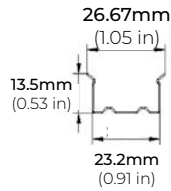

SPECIFICATIONS

INPUT VOLTAGE	24V DC
POWER CONSUMPTION	10.97W per Ft.
LUMEN OUTPUT	703lm ~ 954 lm/ Ft.
NO. OF LEDS	6 LEDs/ Ft.
BEAM ANGLE	20°/ 30°/ 45°/ 60°/ 20°x45°
BENDING DIAMETER	4 in. Min.
CRI	90+
COLOR TEMPERATURE	27K/ 30K/ 35K/ 40K/ 50K
DIMMING/ CONTROL	ELV, 0-10 and TRIAC
MAXIMUM RUN LENGTH	8 Ft.
CUTTABLE	Every 11.81 in
IP RATING	IP67 Outdoor/ Wet Rated
OPERATING TEMPERATURE	-40°F (-40°C) to +149°F (+65°C)
STORAGE TEMPERATURE	-40°F (-40°C) to +185°F (+85°C)
LUMEN MAINTENANCE	50,000 Hrs.
CERTIFICATIONS	UL Listed

FEATURES

- 10.97W per Ft
- 703 ~ 954 Lumens per Ft.
- 90+ CRI
- UL Listed
- UV Resistant

MODEL	COLOR TEMP	LENGTH	OPTICS	VOLTAGE	POWER FEED
LFO-100	27K 2700K	4 3.94 Ft.	20 20°	24 24V DC	IP67EF End Feed
	30K 3000K	8 7.87 Ft.	30 30°		IP67SFL Side Feed Left
	35K 3500K	1'XX per Ft.	45 45°		IP67SFR Side Feed Right
	40K 4000K		60 60°		
	50K 5000K		20x45 20° x 45°		
		*1 = Custom length per FT. (cuttable every 11.81")			

LFO-100

10.97W INDOOR/ OUTDOOR FLEXIBLE LED STRIP

DIMENSIONS

TOP VIEW

SIDE VIEW

ACCESSORIES

LFO-100-FX48

STAINLESS INSTALLATION CHAIN
20.6 X 28.5mm