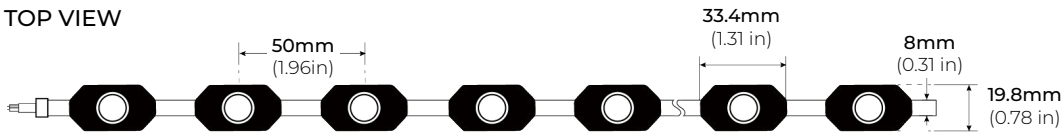

SPECIFICATIONS

INPUT VOLTAGE	24V DC
POWER CONSUMPTION	10.97W per Ft.
LUMEN OUTPUT	703lm ~ 954 lm/ Ft.
NO. OF LEDS	6 LEDs/ Ft.
BEAM ANGLE	20°/ 30°/ 45°/ 60°/ 20°x45°
BENDING DIAMETER	4 in. Min.
CRI	90+
COLOR TEMPERATURE	27K/ 30K/ 35K/ 40K/ 50K
DIMMING/ CONTROL	ELV, 0-10 and TRIAC
MAXIMUM RUN LENGTH	8 Ft.
CUTTABLE	Every 11.81 in
IP RATING	IP67 Outdoor/ Wet Rated
OPERATING TEMPERATURE	-40°F (-40°C) to +149°F (+65°C)
STORAGE TEMPERATURE	-40°F (-40°C) to +185°F (+85°C)
LUMEN MAINTENANCE	50,000 Hrs.
CERTIFICATIONS	UL Listed

FEATURES

- 10.97W per Ft
- 703 ~ 954 Lumens per Ft.
- 90+ CRI
- UL Listed
- UV Resistant

MODEL	COLOR TEMP	LENGTH	OPTICS	VOLTAGE	POWER FEED
LFO-100	27K 2700K	4 3.94 Ft.	20 20°	24 24V DC	IP67EF End Feed
	30K 3000K	8 7.87 Ft.	30 30°		IP67SFL Side Feed Left
	35K 3500K	1'XX per Ft.	45 45°		IP67SFR Side Feed Right
	40K 4000K		60 60°		
	50K 5000K		20x45 20° x 45°		
		*1 = Custom length per FT. (cuttable every 11.81")			

LFO-100

10.97W INDOOR/ OUTDOOR FLEXIBLE LED STRIP

DIMENSIONS

TOP VIEW

SIDE VIEW

ACCESSORIES

LFO-100-FX48

STAINLESS INSTALLATION CHAIN
20.6 X 28.5mm