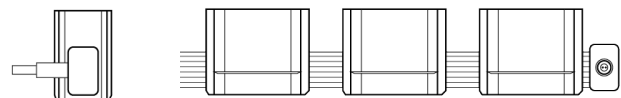

IP67 POWER FEEDS

IP67EF END FEED

IP67SFL SIDE FEED LEFT

IP67SFR SIDE FEED RIGHT

LFO-100

10.97W INDOOR/ OUTDOOR FLEXIBLE LED STRIP

OPTICS

20°