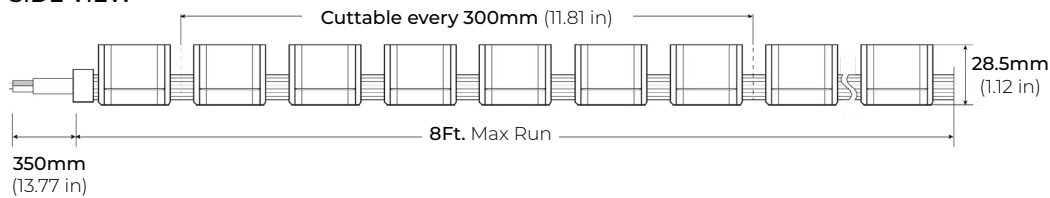

SPECIFICATIONS

INPUT VOLTAGE	24V DC
POWER CONSUMPTION	10.97W per Ft.
LUMEN OUTPUT	703lm ~ 954 lm/ Ft.
NO. OF LEDS	6 LEDs/ Ft.
BEAM ANGLE	20°/ 30°/ 45°/ 60°/ 20°x45°
BENDING DIAMETER	4 in. Min.
CRI	90+
COLOR TEMPERATURE	27K/ 30K/ 35K/ 40K/ 50K
DIMMING/ CONTROL	ELV, 0-10 and TRIAC
MAXIMUM RUN LENGTH	8 Ft.
CUTTABLE	Every 11.81 in
IP RATING	IP67 Outdoor/ Wet Rated
OPERATING TEMPERATURE	-40°F (-40°C) to +149°F (+65°C)
STORAGE TEMPERATURE	-40°F (-40°C) to +185°F (+85°C)
LUMEN MAINTENANCE	50,000 Hrs.
CERTIFICATIONS	UL Listed

FEATURES

- 10.97W per Ft
- 703 ~ 954 Lumens per Ft.
- 90+ CRI
- UL Listed
- UV Resistant

MODEL	COLOR TEMP	LENGTH	OPTICS	VOLTAGE	POWER FEED
LFO-100	27K 2700K	4 3.94 Ft.	20 20°	24 24V DC	IP67EF End Feed
	30K 3000K	8 7.87 Ft.	30 30°		IP67SFL Side Feed Left
	35K 3500K	1'XX per Ft.	45 45°		IP67SFR Side Feed Right
	40K 4000K		60 60°		
	50K 5000K		20x45 20° x 45°		
		*1 = Custom length per FT. (cuttable every 11.81")			

LFO-100

10.97W INDOOR/ OUTDOOR FLEXIBLE LED STRIP

DIMENSIONS

TOP VIEW

SIDE VIEW

ACCESSORIES

LFO-100-FX48

STAINLESS INSTALLATION CHAIN
20.6 X 28.5mm

IP67 POWER FEEDS

IP67EF END FEED

IP67SFL SIDE FEED LEFT

IP67SFR SIDE FEED RIGHT

LFO-100

10.97W INDOOR/ OUTDOOR FLEXIBLE LED STRIP

OPTICS

20°