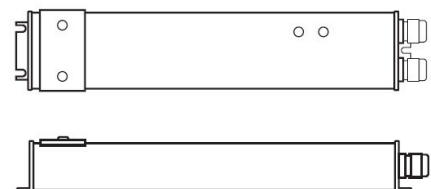

PSDE SERIES 0-10V DIMMING W/ JUNCTION BOX

PSDE-60W-24V-010-JB	CLASS 2	12.1" X 2.36" X 1.4"
PSDE-96W-24V-010-JB	CLASS 2	12.1" X 2.36" X 1.4"