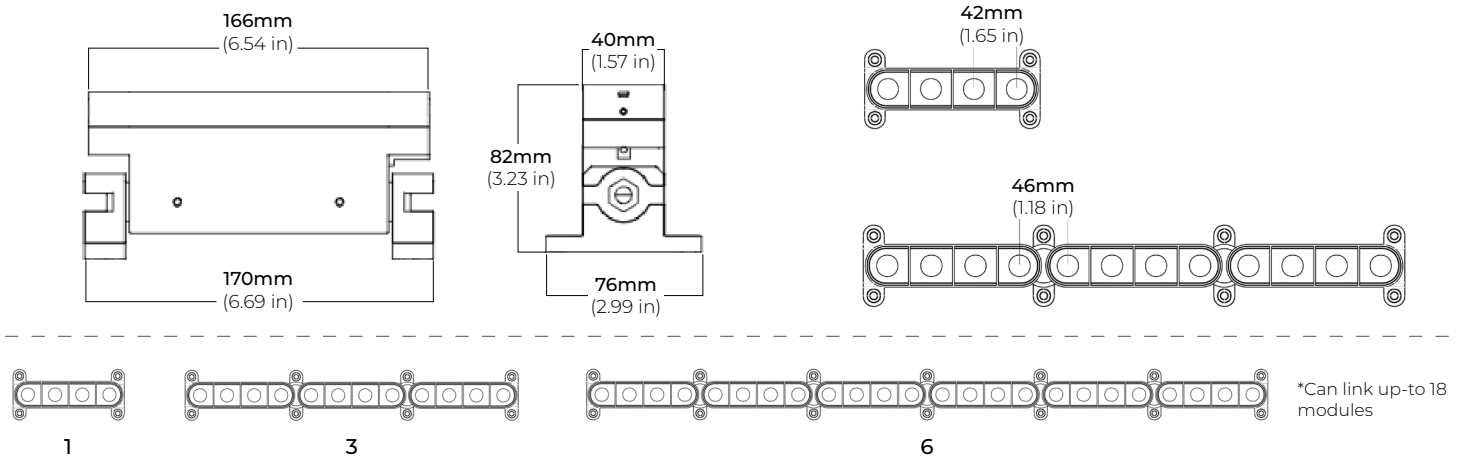

### SPECIFICATIONS

POWER CONSUMPTION	7W per 6.6 in per module
LUMEN OUTPUT	498 Lumens (30K)
CONTROL	0-10V, DALI
CRI	90+
COLOR TEMPERATURE	27K/ 30K/ 40K/ 50K
MAXIMUM RUN LENGTH	Linkable up to 18 individual modules
OPERATING VOLTAGE	24V DC
OPERATING FREQUENCY	50/ 60 Hz
STORAGE TEMPERATURE	-30°C to 60°C
OPERATING TEMPERATURE	-40°C to 60°C
BEAM ANGLE OPTIONS	10°/ 15°/ 30°/ 10° X 50°/ 20° X 40°
IP RATING	IP67 Outdoor/ Wet Location
LUMEN MAINTENANCE	50,000 Hrs.

### DIMENSIONS