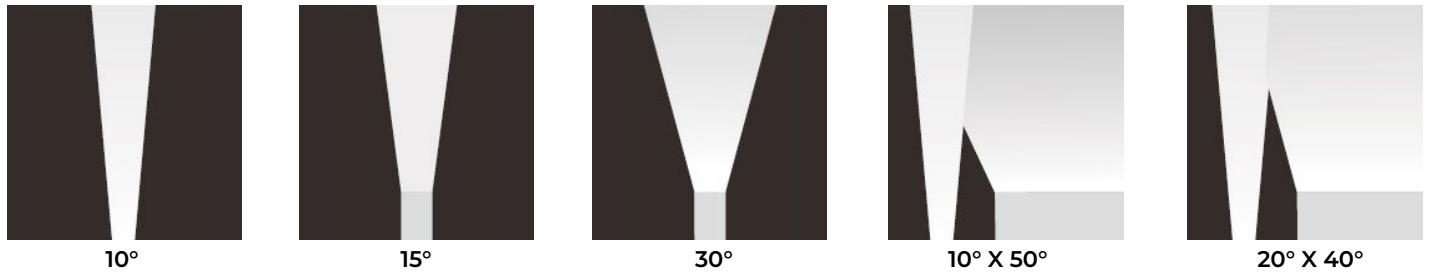

ARTIC SERIES

MINI WALL WASHER

DIMENSIONS

OPTICS

ACCESSORIES

FLV FLAT LOUVRE

* Product ships with Flat Louvre unless specified

ALV ANGLED LOUVRE