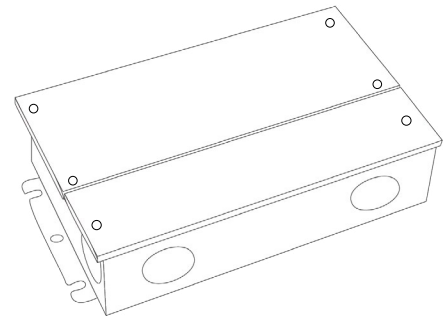

PSRX SERIES 4-IN-1 DIMMING DRIVER

PSRX-30W-24V	CLASS 2	6.5" X 3.72" X 1.57"
PSRX-60W-24V	CLASS 2	7.4" X 3.72" X 1.57"
PSRX-96W-24V	CLASS 2	8.66" X 3.72" X 1.57"
PSRX-150W-24V		10.24" X 4.13" X 1.77"
PSRX-192W-24V	CLASS 2	11" X 4" X 1.82"
PSRX-200W-24V		10.24" X 4.13" X 1.77"
PSRX-288W-24V	CLASS 2	11.85" X 4.25" X 1.82"
PSRX-300W-24V		10.94" X 4.33" X 1.77"