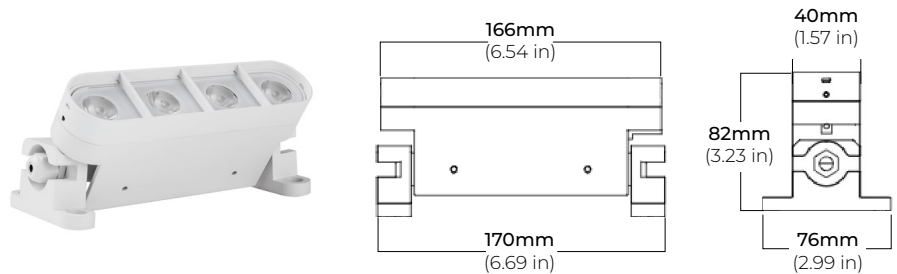

SPECIFICATIONS

POWER CONSUMPTION	7W per 6.6 in per module
LUMEN OUTPUT	140 Lumens/ module (RGB) 240 Lumens/ module (RGBW)
CONTROL	DMX
CRI	90+
COLOR TEMPERATURE	RGB30K/ RGB40K/ RGB50K
MAXIMUM RUN LENGTH	Linkable up to 18 individual modules
OPERATING VOLTAGE	24V DC
OPERATING FREQUENCY	50/ 60 Hz
STORAGE TEMPERATURE	-30°C to 60°C
OPERATING TEMPERATURE	-40°C to 60°C
BEAM ANGLE OPTIONS	10°/ 15°/ 30°/ 10° X 50°/ 20° X 40°
IP RATING	IP67 Outdoor/ Wet Location
LUMEN MAINTENANCE	50,000 Hrs.

*Special order item— allow up to 4 weeks of lead time

ARTIC RGB/W

MINI RGB/ RGBW WALL WASHER

DIMENSIONS

OPTICS

ACCESSORIES

FLV FLAT LOUVRE

* Product ships with Flat Louvre unless specified