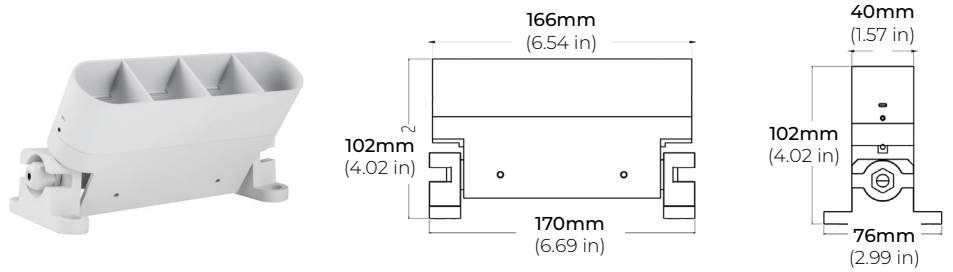

ARTIC RGB/W

MINI RGB/ RGBW WALL WASHER

Project _____

Location _____

Quote/ Ref # _____

The **Artic RGB/W** is an outdoor, high performance, LED wall washer featuring an articulating design which allows for the uniform illumination of curved facades, walls and circular columns. Individually aimed and addressable compact modules provide flexibility in creating seamless facade highlights. Available in various beam angles and elliptical optics. The adaptability of the Artic makes it a great fit for the most challenging applications

ALV ANGLED LOUVRE

ARTIC RGB/W

MINI RGB/ RGBW WALL WASHER

ACCESSORIES

SDLV
STANDARD LOUVRE

CABLES

ARC-LNK-10
ARC-LNK-36
ARC-LNK-72
10", 36", 72" LINK EXTENSION CABLE
*Sold Separately

ARC-HWC-72
72" HARDWIRE CABLE
*Sold Separately