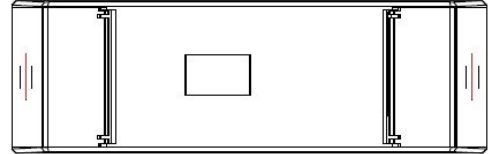

ARTIC RGB/W

MINI RGB/ RGBW WALL WASHER

DMX DECODERS

RGB-DMX-4C-RJ45 4-CHANNEL DMX DECODER

INPUT VOLTAGE 12V-24V DC
OUTPUT CURRENT 5A X 4CH
OUTPUT WATTAGE 60W(12V), 120W(24V)
OUTPUT CHANNELS 4
DIMENSIONS LxWxH (7"x1.77"x0.75")