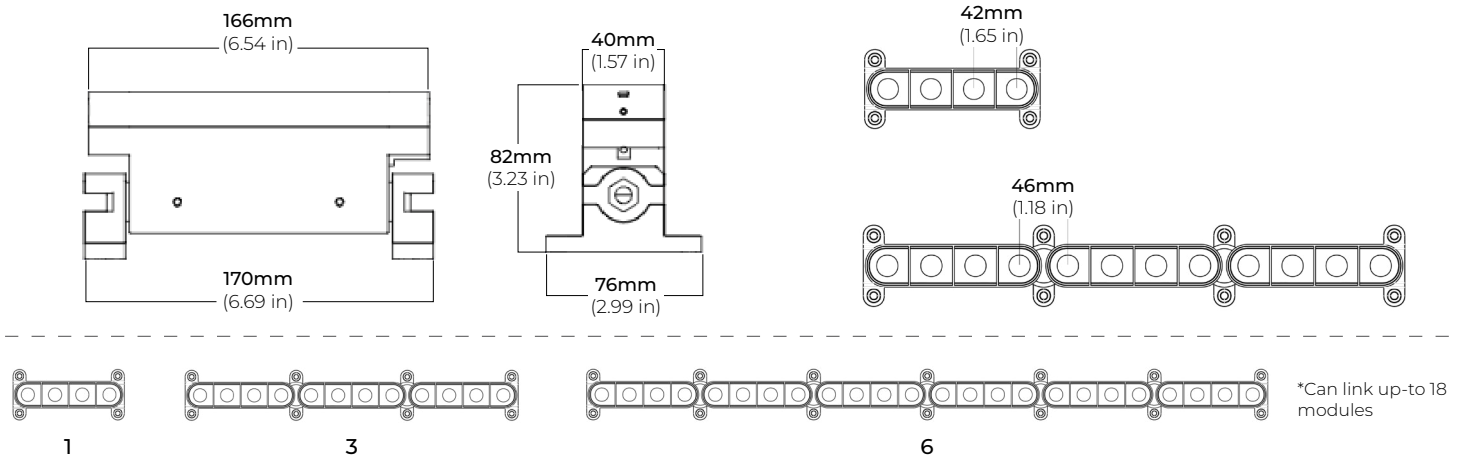

ARTIC RGB/W

MINI RGB/ RGBW WALL WASHER

DIMENSIONS