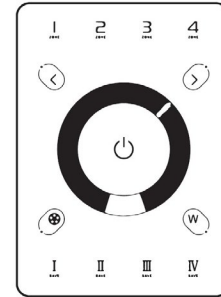

ARTIC RGB/W

MINI RGB/ RGBW WALL WASHER

DMX CONTROLLERS

RGB CT600

MULTI-FUNCTION RGBW WALL CONTROLLER

INPUT VOLTAGE	5V DC, 1A
OUTPUT SIGNAL	RF 2.4GHZ + DMX512
CONTROL	4 ZONES
COLOR OPTIONS	Black/ White
WORKING TEMP	-20°C ~ 40°C
DIMENSIONS	LxWxH (5.19"x7.08"x1.38")

RGB-SCW4

WiFi DMX WALL CONTROLLER

INPUT VOLTAGE	5 - 10V DC, 06A
OUTPUT SIGNAL	DMX512 (x2)
PROGRAMMABILITY	PC/ MAC
COLOR OPTIONS	Black/ White
CONNECTIONS	USB/ 8dry contact ports/ Open drain output (for relay)
MEMORY	Built-In Flash
WORKING TEMP	-10°C ~ 45°C
DIMENSIONS	LxWxH (5.75"x4.17"x0.43")