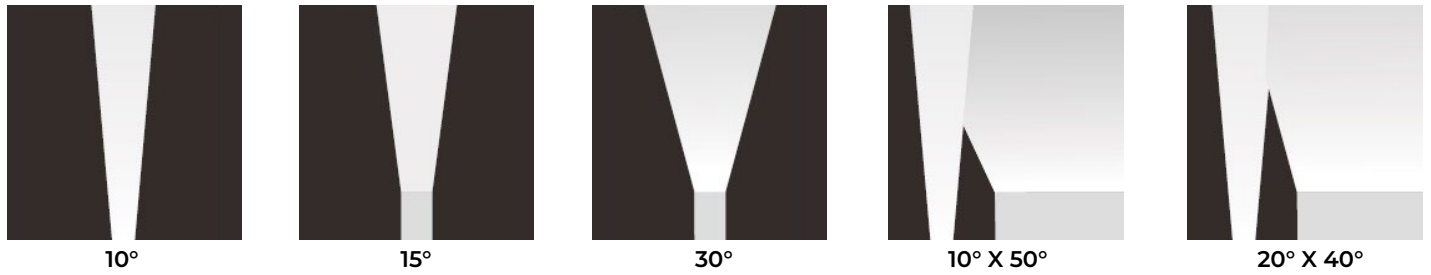

*Special order item— allow up to 4 weeks of lead time

ARTIC RGB/W

MINI RGB/ RGBW WALL WASHER

DIMENSIONS

OPTICS

ACCESSORIES

FLV FLAT LOUVRE

* Product ships with Flat Louvre unless specified