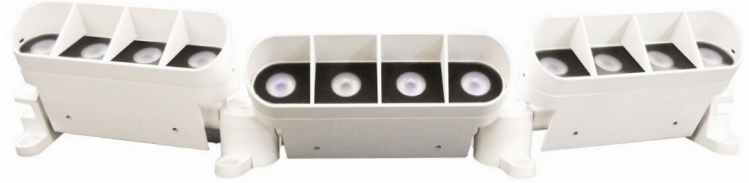

ARTIC RGB/W

MINI RGB/ RGBW WALL WASHER

Project _____

Location _____

Quote/ Ref # _____

The **Artic RGB/W** is an outdoor, high performance, LED wall washer featuring an articulating design which allows for the uniform illumination of curved facades, walls and circular columns. Individually aimed and addressable compact modules provide flexibility in creating seamless facade highlights. Available in various beam angles and elliptical optics. The adaptability of the Artic makes it a great fit for the most challenging applications

SPECIFICATIONS

POWER CONSUMPTION	7W per 6.6 in per module
LUMEN OUTPUT	140 Lumens/ module (RGB) 240 Lumens/ module (RGBW)
CONTROL	DMX
CRI	90+
COLOR TEMPERATURE	RGB30K/ RGB40K/ RGB50K
MAXIMUM RUN LENGTH	Linkable up to 18 individual modules
OPERATING VOLTAGE	24V DC
OPERATING FREQUENCY	50/ 60 Hz
STORAGE TEMPERATURE	-30°C to 60°C
OPERATING TEMPERATURE	-40°C to 60°C
BEAM ANGLE OPTIONS	10°/ 15°/ 30°/ 10° X 50°/ 20° X 40°
IP RATING	IP67 Outdoor/ Wet Location
LUMEN MAINTENANCE	50,000 Hrs.

FEATURES

- 140 Lumens per module (RGB)/ 240 Lumens per module (RGBW)
- Modules are individually addressable
- Can daisy chain up to 3 groups of 6 (Max. 18 modules)
- Proprietary Optical Technology
- DMX Ready
- Adjustable Mounting Bracket
- Facade Wall Washing
- Graze Lighting
- Signage

MODEL	MODULES	COLOR TEMP	OPTICS	FINISH	VOLTAGE	OPTIONS
ARC	1 1 Module	RGB30K RGB+3000K	10 10°	BK Black	24V 24 Volts DC	FLV Flat Louvre <small>*Product ships with Flat Louvre unless specified</small>
	3 3 Modules	RGB40K RGB+4000K	15 15°	WH White		ALV Angled Louvre
	6 6 Modules	RGB50K RGB+5000K	30 30°			SDLV Standard Louvre
			1050 10° x 50°			
			2040 20° x 40°			