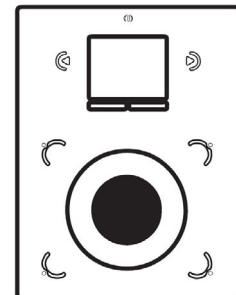

ARTIC RGB/W

MINI RGB/ RGBW WALL WASHER

DMX CONTROLLERS

RGB CT600

MULTI-FUNCTION RGBW WALL CONTROLLER

INPUT VOLTAGE	5V DC, 1A
OUTPUT SIGNAL	RF 2.4GHZ + DMX512
CONTROL	4 ZONES
COLOR OPTIONS	Black/ White
WORKING TEMP	-20°C ~ 40°C
DIMENSIONS	LxWxH (5.19"x7.08"x1.38")

RGB-SCW4

WiFi DMX WALL CONTROLLER

INPUT VOLTAGE	5 - 10V DC, 06A
OUTPUT SIGNAL	DMX512 (x2)
PROGRAMMABILITY	PC/ MAC
COLOR OPTIONS	Black/ White
CONNECTIONS	USB/ 8dry contact ports/ Open drain output (for relay)
MEMORY	Built-In Flash
WORKING TEMP	-10°C ~ 45°C
DIMENSIONS	LxWxH (5.75"x4.17"x0.43")

RGB-SDE3

WiFi DMX WALL CONTROLLER

INPUT VOLTAGE	6V DC, 0.6A
OUTPUT SIGNAL	DMX512 (x2)
PROGRAMMABILITY	PC/ MAC/ Tablet/ Smartphone
COLOR OPTIONS	Black/ White
CONNECTIONS	USB/ Ethernet/ RS232/ CLock/ 8dry contact ports/ 5V output relay
MEMORY	MicroSD Card
WORKING TEMP	-20°C ~ 40°C
DIMENSIONS	LxWxH (5.75"x4.17"x0.43")

ARTIC RGB/W

MINI RGB/ RGBW WALL WASHER

DMX DECODERS

RGB-DMX-4C-RJ45 4-CHANNEL DMX DECODER

INPUT VOLTAGE 12V-24V DC
OUTPUT CURRENT 5A X 4CH
OUTPUT WATTAGE 60W(12V), 120W(24V)
OUTPUT CHANNELS 4
DIMENSIONS LxWxH (7"x1.77"x0.75")