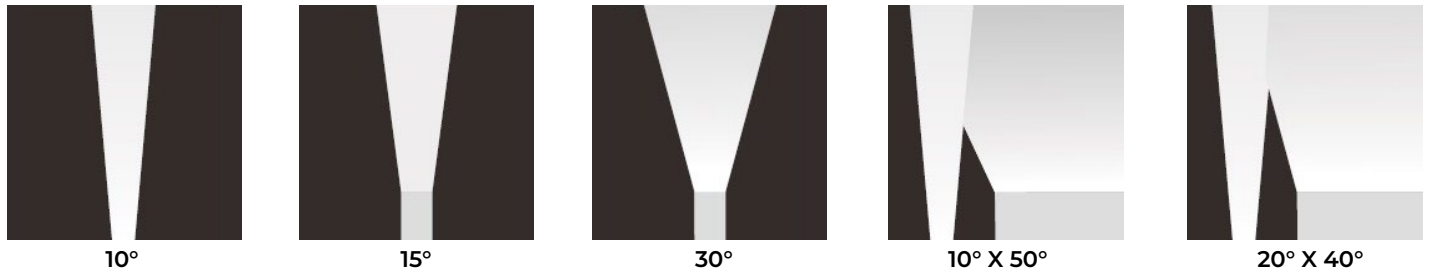

*Special order item— allow up to 4 weeks of lead time

ARTIC-MX

MINI COLOR TUNING WALL WASHER

DIMENSIONS

OPTICS

ACCESSORIES

FLV FLAT LOUVRE

* Product ships with Flat Louvre unless specified