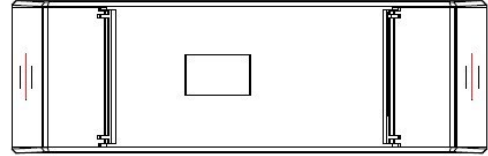

ARTIC-MX

MINI COLOR TUNING WALL WASHER

DMX DECODERS

RGB-DMX-4C-RJ45 4-CHANNEL DMX DECODER

INPUT VOLTAGE 12V-24V DC
OUTPUT CURRENT 5A X 4CH
OUTPUT WATTAGE 60W(12V), 120W(24V)
OUTPUT CHANNELS 4
DIMENSIONS LxWxH (7"x1.77"x0.75")