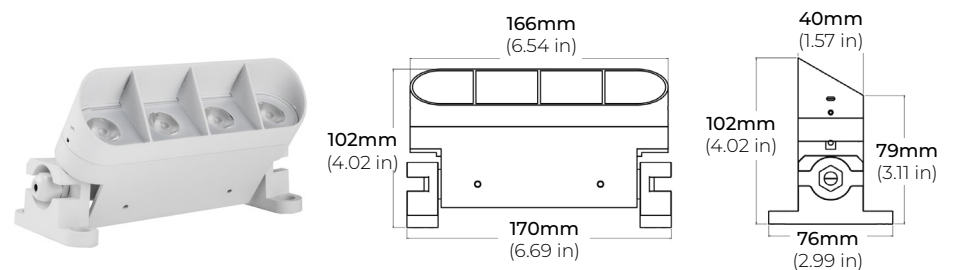

ALV ANGLED LOUVRE