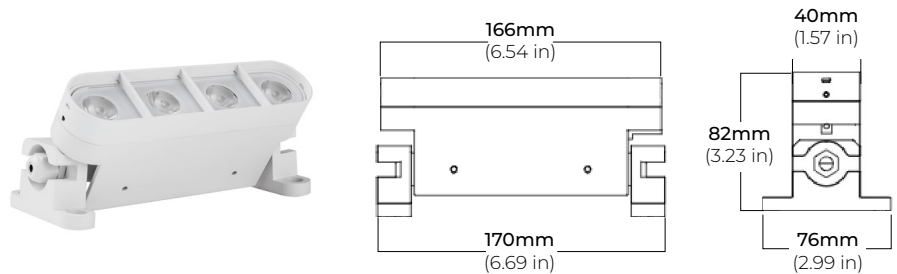

ACCESSORIES

FLV FLAT LOUVRE

* Product ships with Flat Louvre unless specified