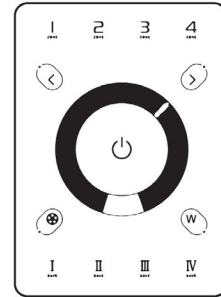

ARTIC-MX

MINI COLOR TUNING WALL WASHER

DMX CONTROLLERS

RGB CT600

MULTI-FUNCTION RGBW WALL CONTROLLER

INPUT VOLTAGE	5V DC, 1A
OUTPUT SIGNAL	RF 2.4GHZ + DMX512
CONTROL	4 ZONES
COLOR OPTIONS	Black/ White
WORKING TEMP	-20°C ~ 40°C
DIMENSIONS	LxWxH (5.19"x7.08"x1.38")

RGB-SCW4

WiFi DMX WALL CONTROLLER

INPUT VOLTAGE	5 - 10V DC, 06A
OUTPUT SIGNAL	DMX512 (x2)
PROGRAMMABILITY	PC/ MAC
COLOR OPTIONS	Black/ White
CONNECTIONS	USB/ 8dry contact ports/ Open drain output (for relay)
MEMORY	Built-In Flash
WORKING TEMP	-10°C ~ 45°C
DIMENSIONS	LxWxH (5.75"x4.17"x0.43")