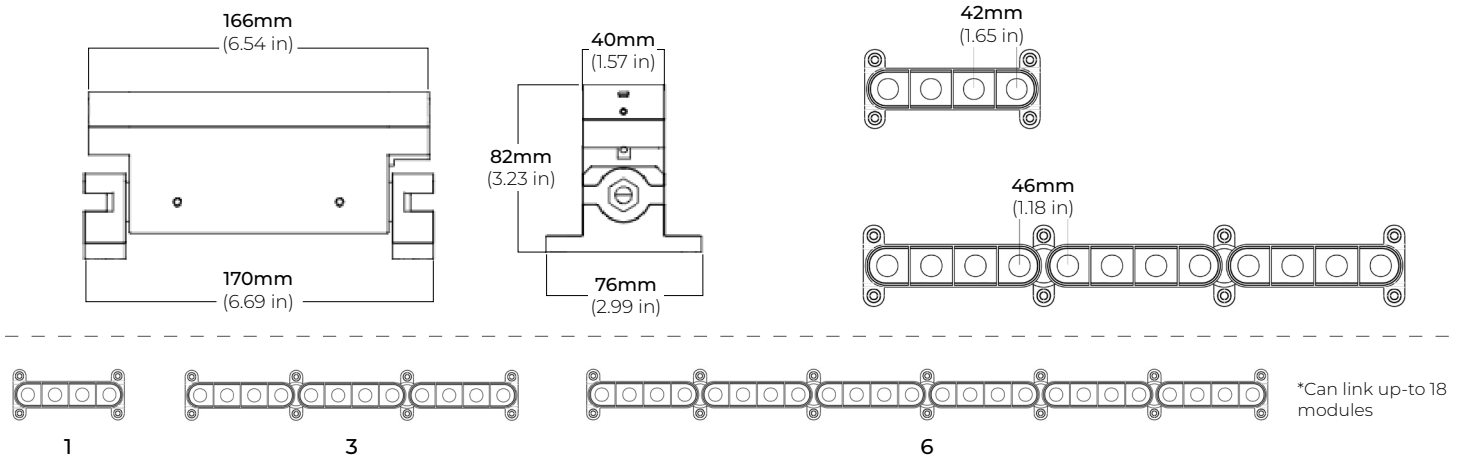

ARTIC-MX

MINI COLOR TUNING WALL WASHER

DIMENSIONS