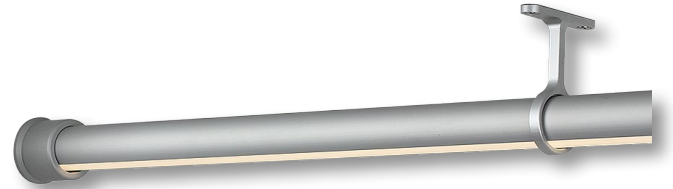

ALP-120

CLOSET ROD LINEAR LED LUMINAIRE

Project _____

Location _____

Quote/ Ref # _____

Introducing a multi-functional LED lighting fixture designed to enhance your closet space. It functions as a sturdy clothing rod to hang your wardrobe and an attractive light source for your closet. It is also sized based on industry standards making it easy to retrofit into existing installations.

SPECIFICATIONS

INPUT VOLTAGE	24V DC Constant Voltage
POWER CONSUMPTION	3W 4W 5W
LUMEN OUTPUT	250 Lm/ Ft. (3W) 440 Lm/ Ft. (4W) 595 Lm/ Ft. (5W)
NO. OF LEDS	36 LEDs per Ft.
BEAM ANGLE	120° Spread
CRI	90+
COLOR TEMPERATURE	27K/ 30K/ 35K/ 40K/ 50K
DIMMING	MLV, ELV, 0-10 and TRIAC
MAX RUN LENGTH	8 Ft.
MAX WEIGHT	400 lbs.
OPERATING TEMPERATURE	-40°F (-40°C) ~ 140°F (60°C)
IP RATING	Indoor (Dry Location)
CERTIFICATIONS	UL Listed, Certified UL2108, TITLE 24 JA8 Compliant
LUMEN MAINTENANCE	50,000 Hrs.
WARRANTY	5-Year Limited

FEATURES

- Superior Color Rendering Index (CRI)
- Less than 1.7" Diameter
- Dimmable
- UL Listed, Certified UL2108
- Approved for closet/ storage space installation per NEC 410.16(A)(3) and 410.16 (C)(5)

ALP-120

CLOSET ROD LINEAR LED LUMINAIRE

DIMENSIONS

ASSEMBLY

ACCESSORIES

ALP120-EC
END CAP
**2 pcs. per kit*

ALP120-MF
MOUNTING FLANGE
**2 pcs. per kit*
** Sold Separately*

ALP120-HS
HANGING SUPPORT
**1 pc. recommended every 4 Ft.*
** Sold Separately*