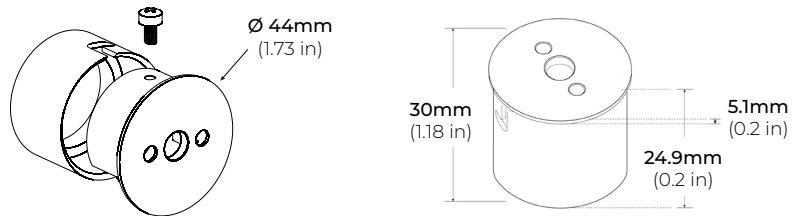

SPECIFICATIONS

INPUT VOLTAGE	24V DC Constant Voltage
POWER CONSUMPTION	3W 4W 5W
LUMEN OUTPUT	250 Lm/ Ft. (3W) 440 Lm/ Ft. (4W) 595 Lm/ Ft. (5W)
NO. OF LEDS	36 LEDs per Ft.
BEAM ANGLE	120° Spread
CRI	90+
COLOR TEMPERATURE	27K/ 30K/ 35K/ 40K/ 50K
DIMMING	MLV, ELV, 0-10 and TRIAC
MAX RUN LENGTH	8 Ft.
MAX WEIGHT	400 lbs.
OPERATING TEMPERATURE	-40°F (-40°C) ~ 140°F (60°C)
IP RATING	Indoor (Dry Location)
CERTIFICATIONS	UL Listed, Certified UL2108, TITLE 24 JA8 Compliant
LUMEN MAINTENANCE	50,000 Hrs.
WARRANTY	5-Year Limited

ALP-120

CLOSET ROD LINEAR LED LUMINAIRE

DIMENSIONS

ASSEMBLY

ACCESSORIES

ALP120-EC
END CAP
**2 pcs. per kit*

ALP120-MF
MOUNTING FLANGE
**2 pcs. per kit*
** Sold Separately*

ALP120-HS
HANGING SUPPORT
**1 pc. recommended every 4 Ft.*
** Sold Separately*

ALP-120

CLOSET ROD LINEAR LED LUMINAIRE

COMPATIBLE TRANSFORMERS

PSDL SERIES TRIAC DIMMABLE

PSDL-30W-24V	CLASS 2	6.5" X 3.63" X 1.58"
PSDL-60W-24V	CLASS 2	7.4" X 3.63" X 1.58"
PSDL-96W-24V	CLASS 2	8.67" X 3.67" X 1.62"
PSDL-150W-24V		10.25" X 4.06" X 1.82"
PSDL-192W-24V	CLASS 2	11" X 4" X 1.82"
PSDL-200W-24V		10.25" X 4.06" X 1.82"
PSDL-288W-24V	CLASS 2	11.85" X 4.25" X 1.82"
PSDL-300W-24V		10.25" X 4.06" X 1.82"