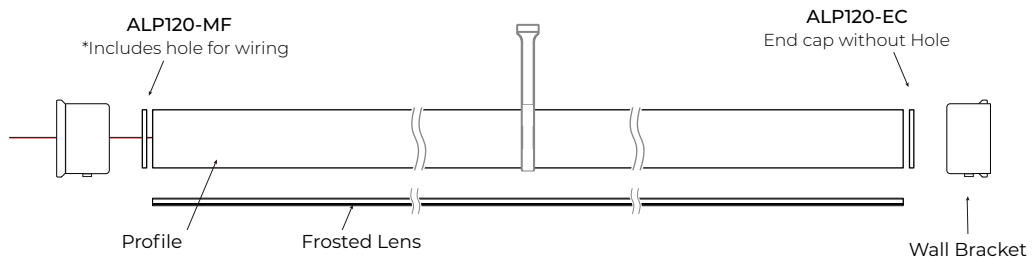

SPECIFICATIONS

INPUT VOLTAGE	24V DC Constant Voltage
POWER CONSUMPTION	3W 4W 5W
LUMEN OUTPUT	250 Lm/ Ft. (3W) 440 Lm/ Ft. (4W) 595 Lm/ Ft. (5W)
NO. OF LEDS	36 LEDs per Ft.
BEAM ANGLE	120° Spread
CRI	90+
COLOR TEMPERATURE	27K/ 30K/ 35K/ 40K/ 50K
DIMMING	MLV, ELV, 0-10 and TRIAC
MAX RUN LENGTH	8 Ft.
MAX WEIGHT	400 lbs.
OPERATING TEMPERATURE	-40°F (-40°C) ~ 140°F (60°C)
IP RATING	Indoor (Dry Location)
CERTIFICATIONS	UL Listed, Certified UL2108, TITLE 24 JA8 Compliant
LUMEN MAINTENANCE	50,000 Hrs.
WARRANTY	5-Year Limited

ALP-120

CLOSET ROD LINEAR LED LUMINAIRE

DIMENSIONS

ASSEMBLY

ACCESSORIES

ALP120-EC
END CAP
**2 pcs. per kit*

ALP120-MF
MOUNTING FLANGE
**2 pcs. per kit*
** Sold Separately*

ALP120-HS
HANGING SUPPORT
**1 pc. recommended every 4 Ft.*
** Sold Separately*