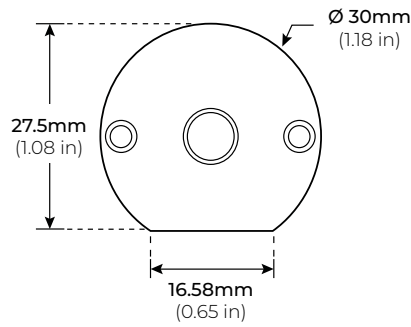

ALP-120

CLOSET ROD LINEAR LED LUMINAIRE

DIMENSIONS