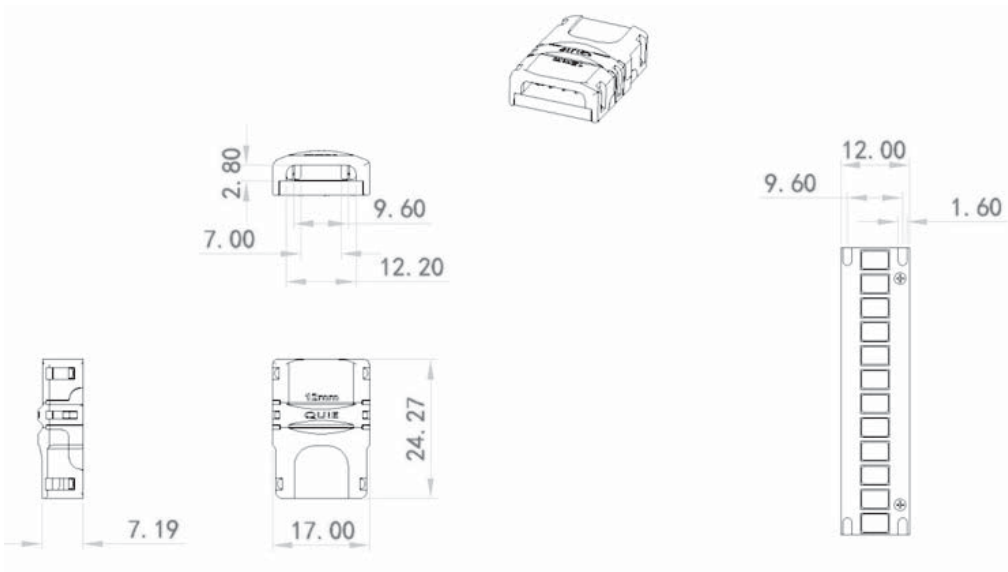

LSA-HW24-HPX12 24" Snap-on to hardwire connector

LSA-HW60-HPX12 60" Snap-on to hardwire connector

EXTENSION COUPLING | INDOOR

Easy connection from tape light to tape light

LSA-EX3-HPX12 3" extension coupling

LSA-EX8-HPX12 8" extension coupling

LSA-EX24-HPX12 24" extension coupling

NOT COMPATIBLE WITH THE FOLLOWING PROFILES:

- ALU-SF
- ALU-CN
- ALU-SD
- ALP20
- ALP35
- ALP40
- ALP50K
- ALP50C
- ALP60
- ALP65
- ALP70