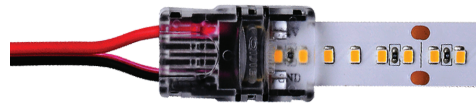

EXTENSION COUPLING

Easy snap-on connection between two LED strips

- LSA-EX3-HP 3" Snap-on connection on both sides
- LSA-EX8-HP 8" Snap-on connection on both sides
- LSA-EX24-HP 24" Snap-on connection on both sides

MINI COUPLING

Easy snap-on seamless connection between two LED strips

- LSA-MC-HP Mini coupling

DC POWER ADAPTER

Easy snap-on connection on one side and a female DC plugin adapter on the other side

- LSA-DC24-HP DC plugin adapter