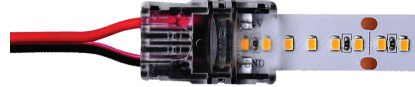

QUICK CONNECT ACCESSORIES

COMPATIBLE WITH: LSM15, LSM25, LSM30, LSM45, AND LSP50 SERIES TAPE LIGHTS

HARDWARE CONNECTOR

Easy snap-on to hardwire connection from tape light to transformer

- LSA-HW8-HP 8" Snap-on to hardwire connector
- LSA-HW24-HP 24" Snap-on to hardwire connector
- LSA-HW60-HP 60" Snap-on to hardwire connector
- LSA-HW120-HP 120" Snap-on to hardwire connector

EXTENSION COUPLING

Easy snap-on connection between two LED strips

- LSA-EX3-HP 3" Snap-on connection on both sides
- LSA-EX8-HP 8" Snap-on connection on both sides
- LSA-EX24-HP 24" Snap-on connection on both sides

MINI COUPLING

Easy snap-on seamless connection between two LED strips

- LSA-MC-HP Mini coupling

DC POWER ADAPTER

Easy snap-on connection on one side and a female DC plugin adapter on the other side

- LSA-DC24-HP DC plugin adapter