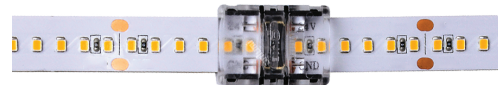

QUICK CONNECT ACCESSORIES

COMPATIBLE WITH: LSM15, LSM25, LSM30, LSM45, AND LSP50 SERIES TAPE LIGHTS

HARDWARE CONNECTOR

Easy snap-on to hardwire connection from tape light to transformer

- LSA-HW8-HP 8" Snap-on to hardwire connector
- LSA-HW24-HP 24" Snap-on to hardwire connector
- LSA-HW60-HP 60" Snap-on to hardwire connector
- LSA-HW120-HP 120" Snap-on to hardwire connector

EXTENSION COUPLING

Easy snap-on connection between two LED strips

- LSA-EX3-HP 3" Snap-on connection on both sides
- LSA-EX8-HP 8" Snap-on connection on both sides
- LSA-EX24-HP 24" Snap-on connection on both sides

MINI COUPLING

Easy snap-on seamless connection between two LED strips

- LSA-MC-HP Mini coupling

DC POWER ADAPTER

Easy snap-on connection on one side and a female DC plugin adapter on the other side

- LSA-DC24-HP DC plugin adapter